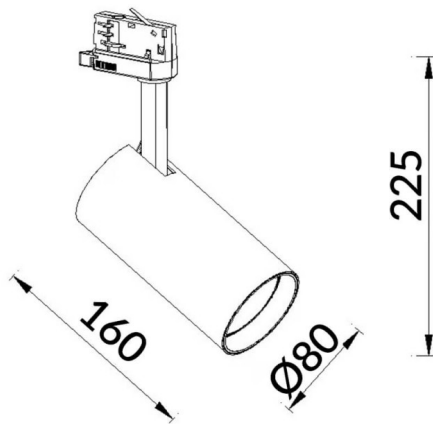

Essential

Lavov tracklight from the family Basic with a power of 30W and a beam angle of 24°. With a real lumen output of 3000lm and an efficiency of 100lm/W. Made in Die cast aluminium and finished in grey color. ON-OFF, No-dim.ON-OFF, No-dim driver.

Item code	86.T009.1321.03
Product type	Indoor
Category	Tracklights
Family	Essential
Pictograms	<div style="display: flex; flex-wrap: wrap; gap: 5px;"> <div style="border: 1px solid black; padding: 2px;">220 240 V</div> <div style="border: 1px solid black; padding: 2px;">CRI 80</div> <div style="border: 1px solid black; padding: 2px;">CE</div> <div style="border: 1px solid black; padding: 2px;">Driver INCL.</div> <div style="border: 1px solid black; padding: 2px;">On Off</div> <div style="border: 1px solid black; padding: 2px;">IP 20</div> <div style="border: 1px solid black; padding: 2px;">50000h L80B10</div> </div>

Scheme

Photometry

Product

Real power (W)	30
Real luminous flux (Lm)	3000lm
Luminous efficiency (Lm/W)	100
Beam angle (&ordm;)	24
Colour	grey
Control gear included	YES
Control gear	ON-OFF, No-dim
Average life time (h)	50000hrs L80 B10
Colour temperature (K)	3000
Colour consistency (SDCM)	SDCM<3
CRI	80