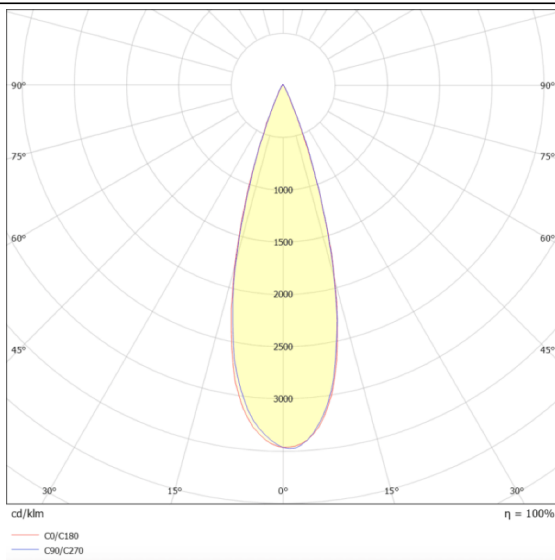

Essential

Lavov tracklight from the family Basic with a power of 30W and a beam angle of 24°. With a real lumen output of 3000lm and an efficiency of 100lm/W. Made in Die cast aluminium and finished in grey color. ON-OFF, No-dim.ON-OFF, No-dim driver.

Scheme

Photometry

Product

Real power (W)	30
Real luminous flux (Lm)	3000lm
Luminous efficiency (Lm/W)	100
Beam angle (&ordm;)	24
Colour	grey
Control gear included	YES
Control gear	ON-OFF, No-dim
Average life time (h)	50000hrs L80 B10
Colour temperature (K)	3000
Colour consistency (SDCM)	SDCM<3
CRI	80