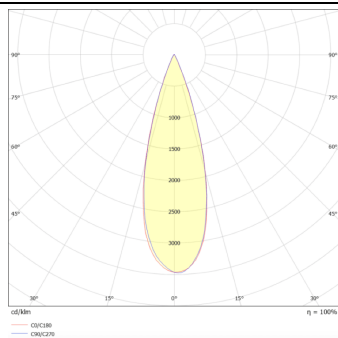

Essential

Lavov tracklight from the family Basic with a power of 30W and a beam angle of 24°. With a real lumen output of 3000lm and an efficiency of 100lm/W. Made in Die cast aluminium and finished in grey color. ON-OFF, No-dim.ON-OFF, No-dim driver.

Product

Real power (W) 30

Real luminous flux (Lm) 3000lm

Luminous efficiency (Lm/W) 100

Beam angle (°) 24

Colour grey

Control gear included YES

Control gear ON-OFF, No-dim