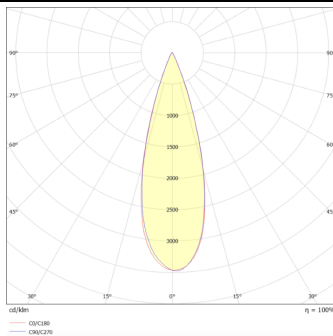

### Essential

Lavov tracklight from the family Basic with a power of 30W and a beam angle of 24°. With a real lumen output of 3000lm and an efficiency of 100lm/W. Made in Die cast aluminium and finished in grey color. ON-OFF, No-dim.ON-OFF, No-dim driver.

### Photometry

<b>Product</b>	
<b>Real power (W)</b>	<b>30</b>
<b>Real luminous flux (Lm)</b>	<b>3000lm</b>
<b>Luminous efficiency (Lm/W)</b>	<b>100</b>
<b>Beam angle (°)</b>	<b>24</b>
<b>Colour</b>	<b>grey</b>
<b>Control gear included</b>	<b>YES</b>
<b>Control gear</b>	<b>ON-OFF, No-dim</b>
<b>Average life time (h)</b>	<b>50000hrs L80 B10</b>
<b>Colour temperature (K)</b>	<b>3000</b>
<b>Colour consistency (SDCM)</b>	<b>SDCM&lt;3</b>
<b>CRI</b>	<b>80</b>