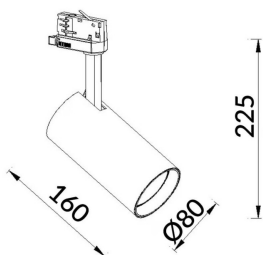

Essential

Lavov tracklight from the family Basic with a power of 30W and a beam angle of 24°. With a real lumen output of 3000lm and an efficiency of 100lm/W. Made in Die cast aluminium and finished in grey color. ON-OFF, No-dim.ON-OFF, No-dim driver.

Item code 86.T009.1321.03

Product type Indoor

Category Tracklights

Family Essential

Subfamily Essential

Pictograms

Scheme

Photometry

Product

Real power (W) 30

Real luminous flux (Lm) 3000lm

Luminous efficiency (Lm/W) 100

Beam angle (°) 24

Colour grey

Control gear included YES

Control gear ON-OFF, No-dim