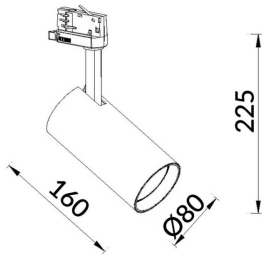

### Essential

Lavov tracklight from the family Basic with a power of 30W and a beam angle of 24°. With a real lumen output of 3000lm and an efficiency of 100lm/W. Made in Die cast aluminium and finished in grey color. ON-OFF, No-dim.ON-OFF, No-dim driver.

### Photometry

<b>Product</b>	
<b>Real power (W)</b>	<b>30</b>
<b>Real luminous flux (Lm)</b>	<b>3000lm</b>
<b>Luminous efficiency (Lm/W)</b>	<b>100</b>
<b>Beam angle (°)</b>	<b>24</b>
<b>Colour</b>	<b>grey</b>
<b>Control gear included</b>	<b>YES</b>
<b>Control gear</b>	<b>ON-OFF, No-dim</b>
<b>Average life time (h)</b>	<b>50000hrs L80 B10</b>
<b>Colour temperature (K)</b>	<b>3000</b>
<b>Colour consistency (SDCM)</b>	<b>SDCM&lt;3</b>
<b>CRI</b>	<b>80</b>