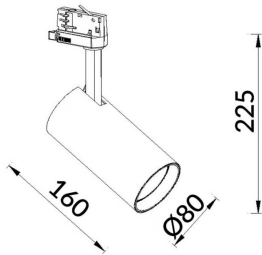

Essential

Lavov tracklight from the family Basic with a power of 30W and a beam angle of 36°. With a real lumen output of 3000lm and an efficiency of 100lm/W. Made in Die cast aluminium and finished in white color. ON-OFF, No-dim.ON-OFF, No-dim driver.

Item code 86.T009.1331.01

Product type Indoor

Category Tracklights

Family Essential

Pictograms

Scheme

Product

Real power (W) 30

Real luminous flux (Lm) 3000lm

Luminous efficiency (Lm/W) 100

Beam angle (°) 36

Colour white

Control gear included YES

Control gear ON-OFF, No-dim

Average life time (h) 50000hrs L80 B10

Colour temperature (K) 3000