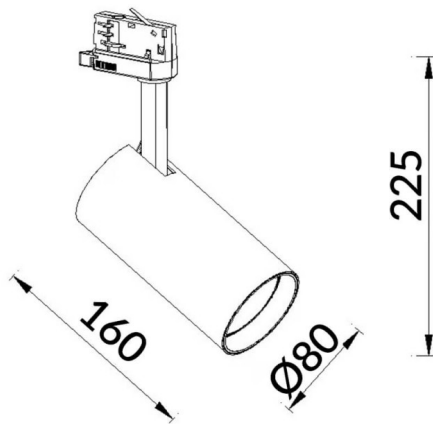

### Essential

Lavov tracklight from the family Basic with a power of 30W and a beam angle of 36°. With a real lumen output of 3000lm and an efficiency of 100lm/W. Made in Die cast aluminium and finished in white color. ON-OFF, No-dim.ON-OFF, No-dim driver.

<b>Item code</b>	<b>86.T009.1331.01</b>
<b>Product type</b>	<b>Indoor</b>
<b>Category</b>	<b>Tracklights</b>
<b>Family</b>	<b>Essential</b>
<b>Pictograms</b>	<div style="display: flex; flex-wrap: wrap; gap: 5px;"> <div style="border: 1px solid black; padding: 2px;">220 240 V</div> <div style="border: 1px solid black; padding: 2px;">CRI 80</div> <div style="border: 1px solid black; padding: 2px;">CE</div> <div style="border: 1px solid black; padding: 2px;">Driver INCL</div> <div style="border: 1px solid black; padding: 2px;">On Off</div> <div style="border: 1px solid black; padding: 2px;">IP 20</div> <div style="border: 1px solid black; padding: 2px;">50000h L80B10</div> </div>

### Scheme

<b>Product</b>	
<b>Real power (W)</b>	<b>30</b>
<b>Real luminous flux (Lm)</b>	<b>3000lm</b>
<b>Luminous efficiency (Lm/W)</b>	<b>100</b>
<b>Beam angle (°)</b>	<b>36</b>
<b>Colour</b>	<b>white</b>
<b>Control gear included</b>	<b>YES</b>
<b>Control gear</b>	<b>ON-OFF, No-dim</b>
<b>Light source</b>	<b>LED</b>
<b>Type of LED</b>	<b>COB</b>
<b>Average life time (h)</b>	<b>50000hrs L80 B10</b>
<b>Colour temperature (K)</b>	<b>3000</b>
<b>Colour consistency (SDCM)</b>	<b>SDCM3</b>
<b>CRI</b>	<b>80</b>