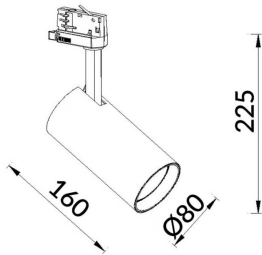

Essential

Lavov tracklight from the family Basic with a power of 30W and a beam angle of 36°. With a real lumen output of 3000lm and an efficiency of 100lm/W. Made in Die cast aluminium and finished in white color. ON-OFF, No-dim.ON-OFF, No-dim driver.

Item code 86.T009.1331.01

Product type Indoor

Category Tracklights

Family Essential

Pictograms

Scheme

Photometry

Product

Real power (W) 30

Real luminous flux (Lm) 3000lm

Luminous efficiency (Lm/W) 100

Beam angle (°) 36

Colour white

Control gear included YES

Control gear ON-OFF, No-dim

Average life time (h) 50000hrs L80 B10