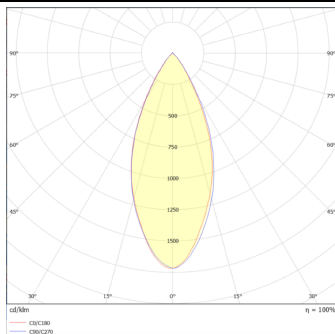

Photometry

Product

Real power (W) 30

Real luminous flux (Lm) 3000lm

Luminous efficiency (Lm/W) 100

Beam angle (°) 36

Colour white

Control gear included YES

Control gear ON-OFF, No-dim

Average life time (h) 50000hrs L80 B10

Colour temperature (K) 3000

Colour consistency (SDCM) SDCM<3

CRI 80