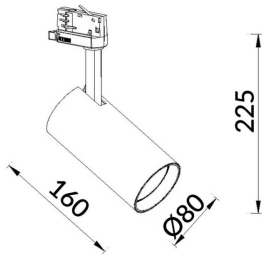

Essential

Lavov tracklight from the family Basic with a power of 30W and a beam angle of 36°. With a real lumen output of 3000lm and an efficiency of 100lm/W. Made in Die cast aluminium and finished in white color. ON-OFF, No-dim.ON-OFF, No-dim driver.

Item code	86.T009.1331.01
Product type	Indoor
Category	Tracklights
Family	Essential
Subfamily	Essential
Pictograms	

Scheme

Photometry

Product	
Real power (W)	30
Real luminous flux (Lm)	3000lm
Luminous efficiency (Lm/W)	100
Beam angle (°)	36
Colour	white
Control gear included	YES
Control gear	ON-OFF, No-dim
Average life time (h)	50000hrs L80 B10
Colour temperature (K)	3000
Colour consistency (SDCM)	SDCM<3
CRI	80