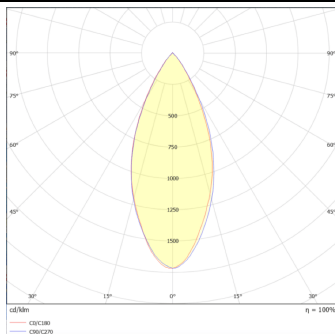

Essential

Lavov tracklight from the family Basic with a power of 30W and a beam angle of 36°. With a real lumen output of 3000lm and an efficiency of 100lm/W. Made in Die cast aluminium and finished in white color. ON-OFF, No-dim.ON-OFF, No-dim driver.

Item code	86.T009.1331.01
Product type	Indoor
Category	Tracklights
Family	Essential
Subfamily	Essential
Pictograms	

Scheme

Photometry

Product	
Real power (W)	30
Real luminous flux (Lm)	3000lm
Luminous efficiency (Lm/W)	100
Beam angle (°)	36
Colour	white
Control gear included	YES
Control gear	ON-OFF, No-dim
Average life time (h)	50000hrs L80 B10
Colour temperature (K)	3000
Colour consistency (SDCM)	SDCM<3
CRI	80