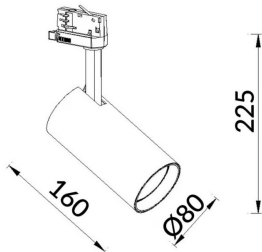

Essential

Lavov tracklight from the family Basic with a power of 30W and a beam angle of 36°. With a real lumen output of 3000lm and an efficiency of 100lm/W. Made in Die cast aluminium and finished in white color. ON-OFF, No-dim.ON-OFF, No-dim driver.

Item code 86.T009.1331.01

Product type Indoor

Category Tracklights

Family Essential

Subfamily Essential

Pictograms

Scheme

Photometry

Product

Real power (W) 30

Real luminous flux (Lm) 3000lm

Luminous efficiency (Lm/W) 100

Beam angle (°) 36

Colour white

Control gear included YES

Control gear ON-OFF, No-dim

Average life time (h) 50000hrs L80 B10

Colour temperature (K) 3000

Colour consistency (SDCM) SDCM<3

CRI 80