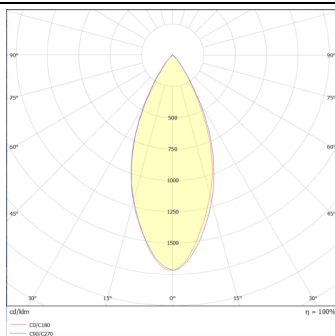

### Essential

Lavov tracklight from the family Basic with a power of 30W and a beam angle of 36°. With a real lumen output of 3000lm and an efficiency of 100lm/W. Made in Die cast aluminium and finished in white color. ON-OFF, No-dim.ON-OFF, No-dim driver.

### Product

**Real power (W)** 30

**Real luminous flux (Lm)** 3000lm

**Luminous efficiency (Lm/W)** 100

**Beam angle (°)** 36

**Colour** white

**Control gear included** YES

**Control gear** ON-OFF, No-dim