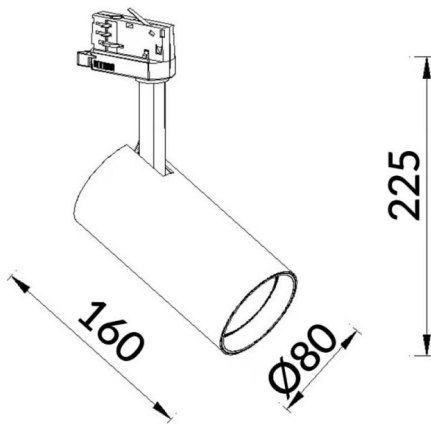

### Essential

Lavov tracklight from the family Basic with a power of 30W and a beam angle of 36°. With a real lumen output of 3000lm and an efficiency of 100lm/W. Made in Die cast aluminium and finished in black color. ON-OFF, No-dim.ON-OFF, No-dim driver.

<b>Item code</b>	<b>86.T009.1331.02</b>
<b>Product type</b>	<b>Indoor</b>
<b>Category</b>	<b>Tracklights</b>
<b>Family</b>	<b>Essential</b>
<b>Pictograms</b>	<div style="display: flex; flex-wrap: wrap; gap: 5px;"> <div style="border: 1px solid black; padding: 2px;">220 240 V</div> <div style="border: 1px solid black; padding: 2px;">CRI 80</div> <div style="border: 1px solid black; padding: 2px;">CE</div> <div style="border: 1px solid black; padding: 2px;">Driver INCL</div> <div style="border: 1px solid black; padding: 2px;">On Off</div> <div style="border: 1px solid black; padding: 2px;">IP 20</div> <div style="border: 1px solid black; padding: 2px;">50000h L80B10</div> </div>

### Scheme

<b>Product</b>	
<b>Real power (W)</b>	<b>30</b>
<b>Real luminous flux (Lm)</b>	<b>3000lm</b>
<b>Luminous efficiency (Lm/W)</b>	<b>100</b>
<b>Beam angle (°)</b>	<b>36</b>
<b>Colour</b>	<b>black</b>
<b>Control gear included</b>	<b>YES</b>
<b>Control gear</b>	<b>ON-OFF, No-dim</b>
<b>Light source</b>	<b>LED</b>
<b>Type of LED</b>	<b>COB</b>
<b>Average life time (h)</b>	<b>50000hrs L80 B10</b>
<b>Colour temperature (K)</b>	<b>3000</b>
<b>Colour consistency (SDCM)</b>	<b>SDCM3</b>
<b>CRI</b>	<b>80</b>