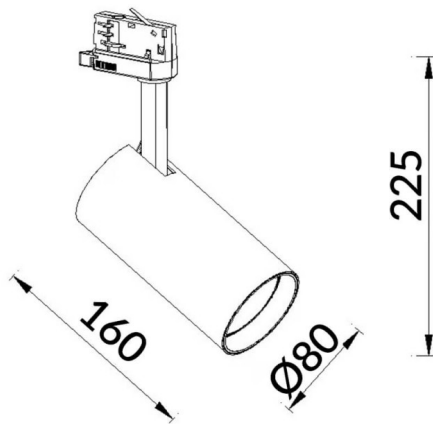

Essential

Lavov tracklight from the family Basic with a power of 30W and a beam angle of 36°. With a real lumen output of 3000lm and an efficiency of 100lm/W. Made in Die cast aluminium and finished in black color. ON-OFF, No-dim.ON-OFF, No-dim driver.

Item code	86.T009.1331.02
Product type	Indoor
Category	Tracklights
Family	Essential
Pictograms	<div style="display: flex; flex-wrap: wrap; gap: 5px;"> <div style="border: 1px solid black; padding: 2px;">220 240 V</div> <div style="border: 1px solid black; padding: 2px;">CRI 80</div> <div style="border: 1px solid black; padding: 2px;">CE</div> <div style="border: 1px solid black; padding: 2px;">Driver INCL.</div> <div style="border: 1px solid black; padding: 2px;">On Off</div> <div style="border: 1px solid black; padding: 2px;">IP 20</div> <div style="border: 1px solid black; padding: 2px;">50000h L80B10</div> </div>

Scheme

Product	
Real power (W)	30
Real luminous flux (Lm)	3000lm
Luminous efficiency (Lm/W)	100
Beam angle (&ordm;)	36
Colour	black
Control gear included	YES
Control gear	ON-OFF, No-dim
Average life time (h)	50000hrs L80 B10
Colour temperature (K)	3000
Colour consistency (SDCM)	SDCM<3
CRI	80