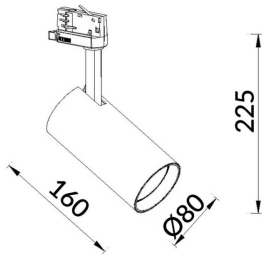

Essential

Lavov tracklight from the family Basic with a power of 30W and a beam angle of 36°. With a real lumen output of 3000lm and an efficiency of 100lm/W. Made in Die cast aluminium and finished in black color. ON-OFF, No-dim.ON-OFF, No-dim driver.

Item code	86.T009.1331.02
Product type	Indoor
Category	Tracklights
Family	Essential
Pictograms	<div style="display: flex; flex-wrap: wrap; gap: 5px;"> <div style="border: 1px solid gray; padding: 2px;">220 240 V</div> <div style="border: 1px solid gray; padding: 2px;">CRI 80</div> <div style="border: 1px solid gray; padding: 2px;">CE</div> <div style="border: 1px solid gray; padding: 2px;">Driver INCL.</div> <div style="border: 1px solid gray; padding: 2px;">On Off</div> <div style="border: 1px solid gray; padding: 2px;">IP 20</div> <div style="border: 1px solid gray; padding: 2px;">50000h L80B10</div> </div>

Scheme

Product

Real power (W)	30
Real luminous flux (Lm)	3000lm
Luminous efficiency (Lm/W)	100
Beam angle (°)	36
Colour	black
Control gear included	YES
Control gear	ON-OFF, No-dim
Average life time (h)	50000hrs L80 B10
Colour temperature (K)	3000
Colour consistency (SDCM)	SDCM<3
CRI	80