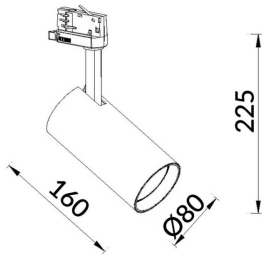

Essential

Lavov tracklight from the family Basic with a power of 30W and a beam angle of 36°. With a real lumen output of 3000lm and an efficiency of 100lm/W. Made in Die cast aluminium and finished in black color. ON-OFF, No-dim.ON-OFF, No-dim driver.

Item code	86.T009.1331.02
Product type	Indoor
Category	Tracklights
Family	Essential
Pictograms	<div style="display: flex; flex-wrap: wrap; gap: 5px;"> <div style="border: 1px solid gray; padding: 2px; font-size: 8px;">220 240 V</div> <div style="border: 1px solid gray; padding: 2px; font-size: 8px;">CRI 80</div> <div style="border: 1px solid gray; padding: 2px; font-size: 8px;">CE</div> <div style="border: 1px solid gray; padding: 2px; font-size: 8px;">Driver INCL.</div> <div style="border: 1px solid gray; padding: 2px; font-size: 8px;">On Off</div> <div style="border: 1px solid gray; padding: 2px; font-size: 8px;">IP 20</div> <div style="border: 1px solid gray; padding: 2px; font-size: 8px;">50000h L80B10</div> </div>

Scheme

Product

Real power (W)	30
Real luminous flux (Lm)	3000lm
Luminous efficiency (Lm/W)	100
Beam angle (°)	36
Colour	black
Control gear included	YES
Control gear	ON-OFF, No-dim
Average life time (h)	50000hrs L80 B10
Colour temperature (K)	3000
Colour consistency (SDCM)	SDCM<3
CRI	80