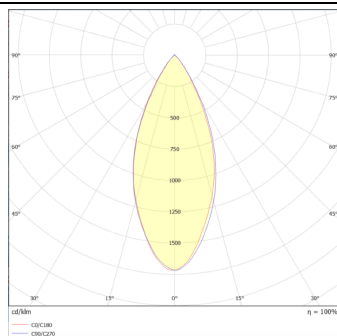

Essential

Lavov tracklight from the family Basic with a power of 30W and a beam angle of 36°. With a real lumen output of 3000lm and an efficiency of 100lm/W. Made in Die cast aluminium and finished in black color. ON-OFF, No-dim.ON-OFF, No-dim driver.

Item code	86.T009.1331.02
Product type	Indoor
Category	Tracklights
Family	Essential
Subfamily	Essential
Pictograms	

Scheme

Photometry

Product

Real power (W)	30
Real luminous flux (Lm)	3000lm
Luminous efficiency (Lm/W)	100
Beam angle (°)	36
Colour	black
Control gear included	YES
Control gear	ON-OFF, No-dim
Average life time (h)	50000hrs L80 B10
Colour temperature (K)	3000
Colour consistency (SDCM)	SDCM<3
CRI	80