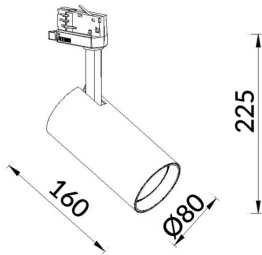

Essential

Lavov tracklight from the family Basic with a power of 30W and a beam angle of 36°. With a real lumen output of 3000lm and an efficiency of 100lm/W. Made in Die cast aluminium and finished in black color. ON-OFF, No-dim.ON-OFF, No-dim driver.

Item code	86.T009.1331.02
Product type	Indoor
Category	Tracklights
Family	Essential
Subfamily	Essential
Pictograms	

Scheme

Photometry

Product

Real power (W)	30
Real luminous flux (Lm)	3000lm
Luminous efficiency (Lm/W)	100
Beam angle (°)	36
Colour	black
Control gear included	YES
Control gear	ON-OFF, No-dim
Average life time (h)	50000hrs L80 B10
Colour temperature (K)	3000
Colour consistency (SDCM)	SDCM<3
CRI	80