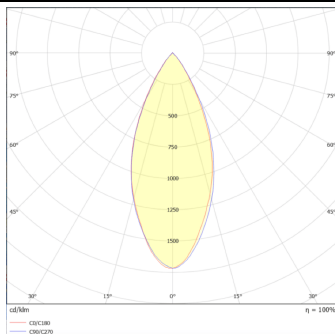

### Essential

Lavov tracklight from the family Basic with a power of 30W and a beam angle of 36°. With a real lumen output of 3000lm and an efficiency of 100lm/W. Made in Die cast aluminium and finished in black color. ON-OFF, No-dim.ON-OFF, No-dim driver.

### Photometry

<b>Product</b>	
<b>Real power (W)</b>	<b>30</b>
<b>Real luminous flux (Lm)</b>	<b>3000lm</b>
<b>Luminous efficiency (Lm/W)</b>	<b>100</b>
<b>Beam angle (°)</b>	<b>36</b>
<b>Colour</b>	<b>black</b>
<b>Control gear included</b>	<b>YES</b>
<b>Control gear</b>	<b>ON-OFF, No-dim</b>
<b>Average life time (h)</b>	<b>50000hrs L80 B10</b>
<b>Colour temperature (K)</b>	<b>3000</b>
<b>Colour consistency (SDCM)</b>	<b>SDCM&lt;3</b>
<b>CRI</b>	<b>80</b>