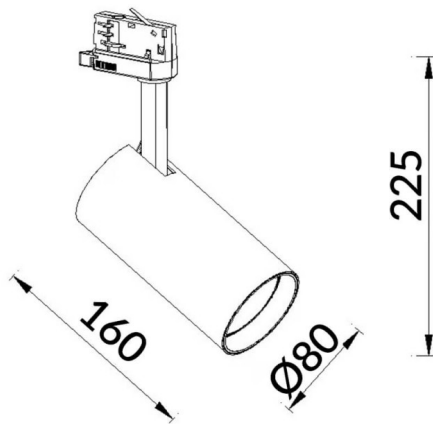

Essential

Lavov tracklight from the family Basic with a power of 30W and a beam angle of 36°. With a real lumen output of 3000lm and an efficiency of 100lm/W. Made in Die cast aluminium and finished in grey color. ON-OFF, No-dim.ON-OFF, No-dim driver.

Item code	86.T009.1331.03
Product type	Indoor
Category	Tracklights
Family	Essential
Pictograms	<div style="display: flex; flex-wrap: wrap; gap: 5px;"> <div style="border: 1px solid black; padding: 2px;">220 240 V</div> <div style="border: 1px solid black; padding: 2px;">CRI 80</div> <div style="border: 1px solid black; padding: 2px;">CE</div> <div style="border: 1px solid black; padding: 2px;">Driver INCL</div> <div style="border: 1px solid black; padding: 2px;">On Off</div> <div style="border: 1px solid black; padding: 2px;">IP 20</div> <div style="border: 1px solid black; padding: 2px;">50000h L80B10</div> </div>

Scheme

Product	
Real power (W)	30
Real luminous flux (Lm)	3000lm
Luminous efficiency (Lm/W)	100
Beam angle (&ordm;)	36
Colour	grey
Control gear included	YES
Control gear	ON-OFF, No-dim
Average life time (h)	50000hrs L80 B10
Colour temperature (K)	3000
Colour consistency (SDCM)	SDCM<3
CRI	80