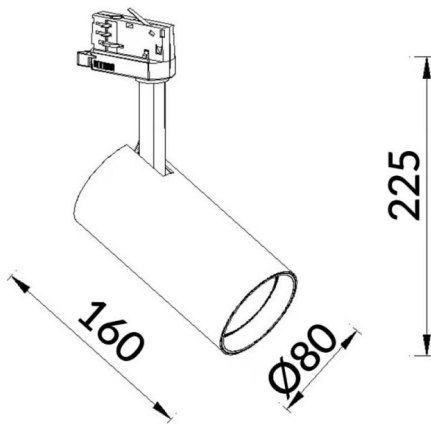

Essential

Lavov tracklight from the family Basic with a power of 30W and a beam angle of 36°. With a real lumen output of 3000lm and an efficiency of 100lm/W. Made in Die cast aluminium and finished in grey color. ON-OFF, No-dim.ON-OFF, No-dim driver.

Item code	86.T009.1331.03
Product type	Indoor
Category	Tracklights
Family	Essential
Pictograms	<div style="display: flex; flex-wrap: wrap; gap: 5px;"> <div style="border: 1px solid black; padding: 2px;">220 240 V</div> <div style="border: 1px solid black; padding: 2px;">CRI 80</div> <div style="border: 1px solid black; padding: 2px;">CE</div> <div style="border: 1px solid black; padding: 2px;">Driver INCL</div> <div style="border: 1px solid black; padding: 2px;">On Off</div> <div style="border: 1px solid black; padding: 2px;">IP 20</div> <div style="border: 1px solid black; padding: 2px;">50000h L80B10</div> </div>

Scheme

Product	
Real power (W)	30
Real luminous flux (Lm)	3000lm
Luminous efficiency (Lm/W)	100
Beam angle (°)	36
Colour	grey
Control gear included	YES
Control gear	ON-OFF, No-dim
Light source	LED
Type of LED	COB
Average life time (h)	50000hrs L80 B10
Colour temperature (K)	3000
Colour consistency (SDCM)	SDCM3
CRI	80