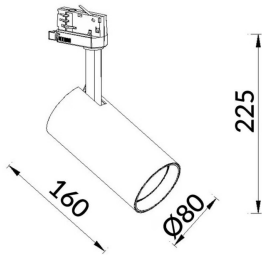

Essential

Lavov tracklight from the family Basic with a power of 30W and a beam angle of 36°. With a real lumen output of 3000lm and an efficiency of 100lm/W. Made in Die cast aluminium and finished in grey color. ON-OFF, No-dim.ON-OFF, No-dim driver.

Item code	86.T009.1331.03
Product type	Indoor
Category	Tracklights
Family	Essential

Pictograms

Scheme

Product

Real power (W)	30
Real luminous flux (Lm)	3000lm
Luminous efficiency (Lm/W)	100
Beam angle (°)	36
Colour	grey
Control gear included	YES
Control gear	ON-OFF, No-dim
Average life time (h)	50000hrs L80 B10
Colour temperature (K)	3000
Colour consistency (SDCM)	SDCM<3
CRI	80