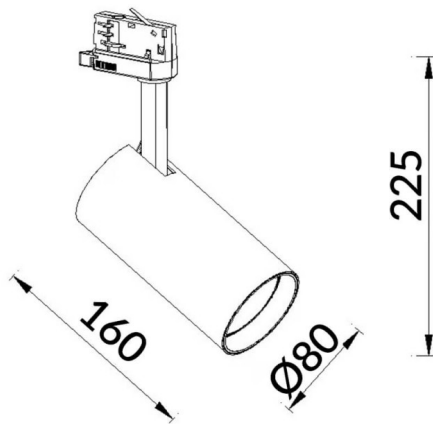

Essential

Lavov tracklight from the family Basic with a power of 30W and a beam angle of 36°. With a real lumen output of 3000lm and an efficiency of 100lm/W. Made in Die cast aluminium and finished in grey color. ON-OFF, No-dim.ON-OFF, No-dim driver.

Item code	86.T009.1331.03
Product type	Indoor
Category	Tracklights
Family	Essential
Pictograms	<div style="display: flex; flex-wrap: wrap; gap: 5px;"> <div style="border: 1px solid black; padding: 2px;">220 240 V</div> <div style="border: 1px solid black; padding: 2px;">CRI 80</div> <div style="border: 1px solid black; padding: 2px;">CE</div> <div style="border: 1px solid black; padding: 2px;">Driver INCL</div> <div style="border: 1px solid black; padding: 2px;">On Off</div> <div style="border: 1px solid black; padding: 2px;">IP 20</div> <div style="border: 1px solid black; padding: 2px;">50000h L80B10</div> </div>

Scheme

Product	
Real power (W)	30
Real luminous flux (Lm)	3000lm
Luminous efficiency (Lm/W)	100
Beam angle (°)	36
Colour	grey
Control gear included	YES
Control gear	ON-OFF, No-dim
Light source	LED
Type of LED	COB
Average life time (h)	50000hrs L80 B10
Colour temperature (K)	3000
Colour consistency (SDCM)	SDCM3
CRI	80