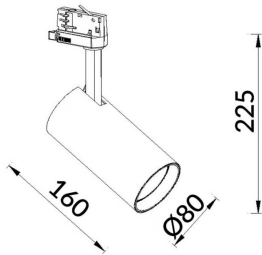

### Essential

Lavov tracklight from the family Basic with a power of 30W and a beam angle of 36°. With a real lumen output of 3000lm and an efficiency of 100lm/W. Made in Die cast aluminium and finished in grey color. ON-OFF, No-dim.ON-OFF, No-dim driver.

**Item code** 86.T009.1331.03

**Product type** Indoor

**Category** Tracklights

**Family** Essential

**Pictograms**

### Product

**Real power (W)** 30

**Real luminous flux (Lm)** 3000lm

**Luminous efficiency (Lm/W)** 100

**Beam angle (°)** 36

**Colour** grey

**Control gear included** YES

**Control gear** ON-OFF, No-dim