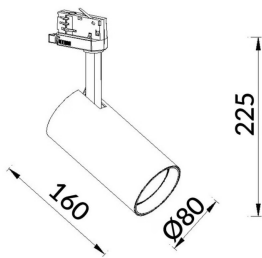

Essential

Lavov tracklight from the family Basic with a power of 30W and a beam angle of 36°. With a real lumen output of 3000lm and an efficiency of 100lm/W. Made in Die cast aluminium and finished in grey color. ON-OFF, No-dim.ON-OFF, No-dim driver.

Item code 86.T009.1331.03

Product type Indoor

Category Tracklights

Family Essential

Subfamily Essential

Pictograms

Scheme

Photometry

Product

Real power (W) 30

Real luminous flux (Lm) 3000lm

Luminous efficiency (Lm/W) 100

Beam angle (°) 36

Colour grey

Control gear included YES

Control gear ON-OFF, No-dim

Average life time (h) 50000hrs L80 B10

Colour temperature (K) 3000

Colour consistency (SDCM) SDCM<3

CRI 80