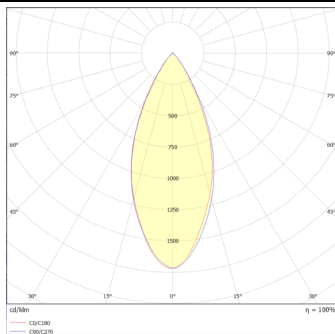

### Essential

Lavov tracklight from the family Basic with a power of 30W and a beam angle of 36°. With a real lumen output of 3000lm and an efficiency of 100lm/W. Made in Die cast aluminium and finished in grey color. ON-OFF, No-dim.ON-OFF, No-dim driver.

### Photometry

### Product

**Real power (W)** 30

**Real luminous flux (Lm)** 3000lm

**Luminous efficiency (Lm/W)** 100

**Beam angle (°)** 36

**Colour** grey

**Control gear included** YES

**Control gear** ON-OFF, No-dim