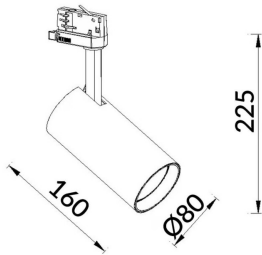

Essential

Lavov tracklight from the family Basic with a power of 30W and a beam angle of 36°. With a real lumen output of 3000lm and an efficiency of 100lm/W. Made in Die cast aluminium and finished in grey color. ON-OFF, No-dim.ON-OFF, No-dim driver.

Item code 86.T009.1331.03

Product type Indoor

Category Tracklights

Family Essential

Subfamily Essential

Pictograms

Scheme

Photometry

Product

Real power (W) 30

Real luminous flux (Lm) 3000lm

Luminous efficiency (Lm/W) 100

Beam angle (°) 36

Colour grey

Control gear included YES

Control gear ON-OFF, No-dim

Average life time (h) 50000hrs L80 B10

Colour temperature (K) 3000

Colour consistency (SDCM) SDCM<3

CRI 80