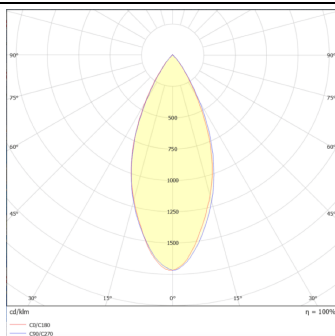

### Essential

Lavov tracklight from the family Basic with a power of 30W and a beam angle of 36°. With a real lumen output of 3000lm and an efficiency of 100lm/W. Made in Die cast aluminium and finished in grey color. ON-OFF, No-dim.ON-OFF, No-dim driver.

### Product

**Real power (W)** 30

**Real luminous flux (Lm)** 3000lm

**Luminous efficiency (Lm/W)** 100

**Beam angle (°)** 36

**Colour** grey

**Control gear included** YES

**Control gear** ON-OFF, No-dim