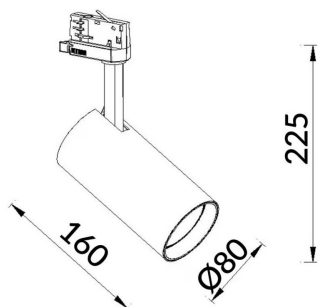

High Efficiency

Lavov tracklight from the family Basic with a power of 30W and a beam angle of 15°. With a real lumen output of 3000lm and an efficiency of 100lm/W. Made in Die cast aluminium and finished in white color. ON-OFF, No-dim.ON-OFF, No-dim driver.

Item code	86.T009.2321.01
Product type	Indoor
Category	Tracklights
Family	Essential
Subfamily	High Efficiency
Pictograms	<div style="display: flex; flex-wrap: wrap; gap: 5px;"> <div style="border: 1px solid gray; padding: 2px; font-size: 8px;">220 240 V</div> <div style="border: 1px solid gray; padding: 2px; font-size: 8px;">CRI 80</div> <div style="border: 1px solid gray; padding: 2px; font-size: 8px;">CE</div> <div style="border: 1px solid gray; padding: 2px; font-size: 8px;">Driver INCL.</div> <div style="border: 1px solid gray; padding: 2px; font-size: 8px;">On Off</div> <div style="border: 1px solid gray; padding: 2px; font-size: 8px;">IP 20</div> <div style="border: 1px solid gray; padding: 2px; font-size: 8px;">50000h L80B10</div> </div>

Scheme

Product	
Real power (W)	20
Real luminous flux (Lm)	3000lm
Luminous efficiency (Lm/W)	150
Beam angle (°)	24
Colour	white
Control gear included	YES
Control gear	ON-OFF, No-dim
Average life time (h)	50000hrs L80 B10
Colour temperature (K)	3000
Colour consistency (SDCM)	SDCM<3
CRI	80