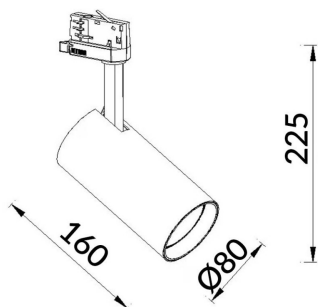

High Efficiency

Lavov tracklight from the family Basic with a power of 30W and a beam angle of 15°. With a real lumen output of 3000lm and an efficiency of 100lm/W. Made in Die cast aluminium and finished in white color. ON-OFF, No-dim.ON-OFF, No-dim driver.

Item code 86.T009.2321.01

Product type Indoor

Category Tracklights

Family Essential

Subfamily High Efficiency

Pictograms

Scheme

Product

Real power (W) 20

Real luminous flux (Lm) 3000lm

Luminous efficiency (Lm/W) 150

Beam angle (°) 24

Colour white

Control gear included YES

Control gear ON-OFF, No-dim

Average life time (h) 50000hrs L80 B10