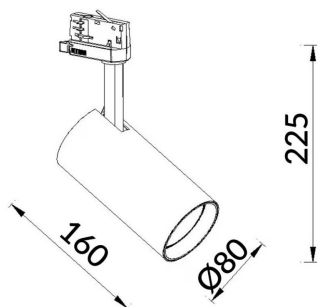

High Efficiency

Lavov tracklight from the family Basic with a power of 30W and a beam angle of 15°. With a real lumen output of 3000lm and an efficiency of 100lm/W. Made in Die cast aluminium and finished in black color. ON-OFF, No-dim.ON-OFF, No-dim driver.

Item code	86.T009.2321.02
Product type	Indoor
Category	Tracklights
Family	Essential
Subfamily	High Efficiency
Pictograms	<div style="display: flex; gap: 5px;"> <div style="border: 1px solid gray; padding: 2px;">220 240 V</div> <div style="border: 1px solid gray; padding: 2px;">CRI 80</div> <div style="border: 1px solid gray; padding: 2px;">CE</div> <div style="border: 1px solid gray; padding: 2px;">Driver INCL.</div> <div style="border: 1px solid gray; padding: 2px;">On Off</div> </div>

Scheme

Product	
Real power (W)	20
Real luminous flux (Lm)	3000lm
Luminous efficiency (Lm/W)	150
Beam angle (°)	24
Colour	black
Control gear included	YES
Control gear	ON-OFF, No-dim
Average life time (h)	50000hrs L80 B10
Colour temperature (K)	3000
Colour consistency (SDCM)	SDCM<3
CRI	80