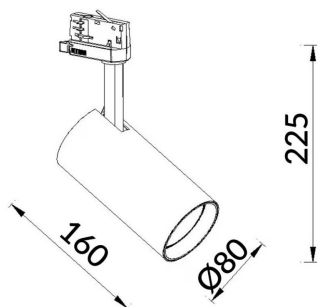

High Efficiency

Lavov tracklight from the family Basic with a power of 30W and a beam angle of 15°. With a real lumen output of 3000lm and an efficiency of 100lm/W. Made in Die cast aluminium and finished in black color. ON-OFF, No-dim.ON-OFF, No-dim driver.

Item code	86.T009.2321.02
Product type	Indoor
Category	Tracklights
Family	Essential
Subfamily	High Efficiency
Pictograms	<div style="display: flex; gap: 5px;"> <div style="border: 1px solid gray; padding: 2px; font-size: 8px;">220 240 V</div> <div style="border: 1px solid gray; padding: 2px; font-size: 8px;">CRI 80</div> <div style="border: 1px solid gray; padding: 2px; font-size: 8px;">CE</div> <div style="border: 1px solid gray; padding: 2px; font-size: 8px;">Driver INCL.</div> <div style="border: 1px solid gray; padding: 2px; font-size: 8px;">On Off</div> </div>

Scheme

Product	
Real power (W)	20
Real luminous flux (Lm)	3000lm
Luminous efficiency (Lm/W)	150
Beam angle (°)	24
Colour	black
Control gear included	YES
Control gear	ON-OFF, No-dim
Average life time (h)	50000hrs L80 B10
Colour temperature (K)	3000
Colour consistency (SDCM)	SDCM<3
CRI	80