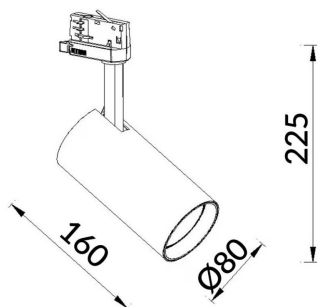

High Efficiency

Lavov tracklight from the family Basic with a power of 30W and a beam angle of 15°. With a real lumen output of 3000lm and an efficiency of 100lm/W. Made in Die cast aluminium and finished in grey color. ON-OFF, No-dim.ON-OFF, No-dim driver.

Item code	86.T009.2321.03
Product type	Indoor
Category	Tracklights
Family	Essential
Subfamily	High Efficiency
Pictograms	<div style="display: flex; flex-wrap: wrap; gap: 5px;"> <div style="border: 1px solid black; padding: 2px; font-size: 8px;">220 240 V</div> <div style="border: 1px solid black; padding: 2px; font-size: 8px;">CRI 80</div> <div style="border: 1px solid black; padding: 2px; font-size: 8px;">CE</div> <div style="border: 1px solid black; padding: 2px; font-size: 8px;">Driver INCL.</div> <div style="border: 1px solid black; padding: 2px; font-size: 8px;">On Off</div> </div>

Scheme

Product	
Real power (W)	20
Real luminous flux (Lm)	3000lm
Luminous efficiency (Lm/W)	150
Beam angle (°)	24
Colour	grey
Control gear included	YES
Control gear	ON-OFF, No-dim
Average life time (h)	50000hrs L80 B10
Colour temperature (K)	3000
Colour consistency (SDCM)	SDCM<3
CRI	80