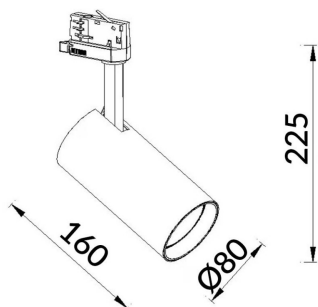

High Efficiency

Lavov tracklight from the family Basic with a power of 30W and a beam angle of 24°. With a real lumen output of 3000lm and an efficiency of 100lm/W. Made in Die cast aluminium and finished in white color. ON-OFF, No-dim.ON-OFF, No-dim driver.

Item code	86.T009.2331.01
Product type	Indoor
Category	Tracklights
Family	Essential
Subfamily	High Efficiency
Pictograms	<div style="display: flex; gap: 5px;"> <div style="border: 1px solid gray; padding: 2px; font-size: 8px;">220 240 V</div> <div style="border: 1px solid gray; padding: 2px; font-size: 8px;">CRI 80</div> <div style="border: 1px solid gray; padding: 2px; font-size: 8px;">CE</div> <div style="border: 1px solid gray; padding: 2px; font-size: 8px;">Driver INCL.</div> <div style="border: 1px solid gray; padding: 2px; font-size: 8px;">On Off</div> </div>

Scheme

Product	
Real power (W)	20
Real luminous flux (Lm)	3000lm
Luminous efficiency (Lm/W)	150
Beam angle (°)	38
Colour	white
Control gear included	YES
Control gear	ON-OFF, No-dim
Average life time (h)	50000hrs L80 B10
Colour temperature (K)	3000
Colour consistency (SDCM)	SDCM<3
CRI	80