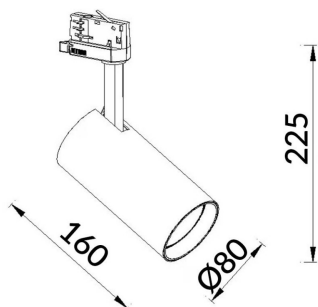

High Efficiency

Lavov tracklight from the family Basic with a power of 30W and a beam angle of 24°. With a real lumen output of 3000lm and an efficiency of 100lm/W. Made in Die cast aluminium and finished in white color. ON-OFF, No-dim.ON-OFF, No-dim driver.

Item code	86.T009.2331.01
Product type	Indoor
Category	Tracklights
Family	Essential
Subfamily	High Efficiency
Pictograms	<div style="display: flex; flex-wrap: wrap; gap: 5px;"> <div style="border: 1px solid gray; padding: 2px; font-size: 8px;">220 240 V</div> <div style="border: 1px solid gray; padding: 2px; font-size: 8px;">CRI 80</div> <div style="border: 1px solid gray; padding: 2px; font-size: 8px;">CE</div> <div style="border: 1px solid gray; padding: 2px; font-size: 8px;">Driver INCL.</div> <div style="border: 1px solid gray; padding: 2px; font-size: 8px;">On Off</div> </div>

Scheme

Product	
Real power (W)	20
Real luminous flux (Lm)	3000lm
Luminous efficiency (Lm/W)	150
Beam angle (°)	38
Colour	white
Control gear included	YES
Control gear	ON-OFF, No-dim
Average life time (h)	50000hrs L80 B10
Colour temperature (K)	3000
Colour consistency (SDCM)	SDCM<3
CRI	80