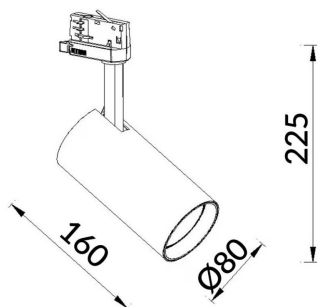

### High Efficiency

Lavov tracklight from the family Basic with a power of 30W and a beam angle of 24°. With a real lumen output of 3000lm and an efficiency of 100lm/W. Made in Die cast aluminium and finished in black color. ON-OFF, No-dim.ON-OFF, No-dim driver.

<b>Item code</b>	<b>86.T009.2331.02</b>
<b>Product type</b>	<b>Indoor</b>
<b>Category</b>	<b>Tracklights</b>
<b>Family</b>	<b>Essential</b>
<b>Subfamily</b>	<b>High Efficiency</b>
<b>Pictograms</b>	<div style="display: flex; gap: 5px;"> <div style="border: 1px solid gray; padding: 2px; font-size: 8px;">220 240 V</div> <div style="border: 1px solid gray; padding: 2px; font-size: 8px;">CRI 80</div> <div style="border: 1px solid gray; padding: 2px; font-size: 8px;">CE</div> <div style="border: 1px solid gray; padding: 2px; font-size: 8px;">Driver INCL.</div> <div style="border: 1px solid gray; padding: 2px; font-size: 8px;">On Off</div> </div>

### Scheme

<b>Product</b>	
<b>Real power (W)</b>	<b>20</b>
<b>Real luminous flux (Lm)</b>	<b>3000lm</b>
<b>Luminous efficiency (Lm/W)</b>	<b>150</b>
<b>Beam angle (°)</b>	<b>38</b>
<b>Colour</b>	<b>black</b>
<b>Control gear included</b>	<b>YES</b>
<b>Control gear</b>	<b>ON-OFF, No-dim</b>
<b>Average life time (h)</b>	<b>50000hrs L80 B10</b>
<b>Colour temperature (K)</b>	<b>3000</b>
<b>Colour consistency (SDCM)</b>	<b>SDCM&lt;3</b>
<b>CRI</b>	<b>80</b>