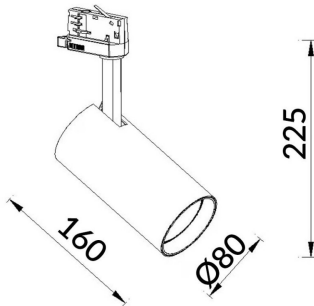

High Efficiency

Lavov tracklight from the family Basic with a power of 30W and a beam angle of 24°. With a real lumen output of 3000lm and an efficiency of 100lm/W. Made in Die cast aluminium and finished in black color. ON-OFF, No-dim.ON-OFF, No-dim driver.

Item code	86.T009.2331.02
Product type	Indoor
Category	Tracklights
Family	Essential
Subfamily	High Efficiency
Pictograms	<div style="display: flex; flex-wrap: wrap; gap: 5px;"> <div style="border: 1px solid gray; padding: 2px; font-size: 8px;">220 240 V</div> <div style="border: 1px solid gray; padding: 2px; font-size: 8px;">CRI 80</div> <div style="border: 1px solid gray; padding: 2px; font-size: 8px;">CE</div> <div style="border: 1px solid gray; padding: 2px; font-size: 8px;">Driver INCL.</div> <div style="border: 1px solid gray; padding: 2px; font-size: 8px;">On Off</div> <div style="border: 1px solid gray; padding: 2px; font-size: 8px;">IP 20</div> <div style="border: 1px solid gray; padding: 2px; font-size: 8px;">50000h L80B10</div> </div>

Scheme

Product	
Real power (W)	20
Real luminous flux (Lm)	3000lm
Luminous efficiency (Lm/W)	150
Beam angle (°)	38
Colour	black
Control gear included	YES
Control gear	ON-OFF, No-dim
Average life time (h)	50000hrs L80 B10
Colour temperature (K)	3000
Colour consistency (SDCM)	SDCM<3
CRI	80