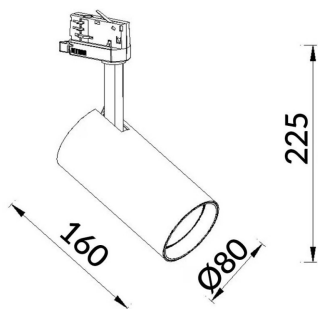

High Efficiency

Lavov tracklight from the family Basic with a power of 30W and a beam angle of 24°. With a real lumen output of 3000lm and an efficiency of 100lm/W. Made in Die cast aluminium and finished in grey color. ON-OFF, No-dim.ON-OFF, No-dim driver.

Item code 86.T009.2331.03

Product type Indoor

Category Tracklights

Family Essential

Subfamily High Efficiency

Pictograms

Scheme

Product

Real power (W) 20

Real luminous flux (Lm) 3000lm

Luminous efficiency (Lm/W) 150

Beam angle (°) 38

Colour grey

Control gear included YES

Control gear ON-OFF, No-dim

Average life time (h) 50000hrs L80 B10