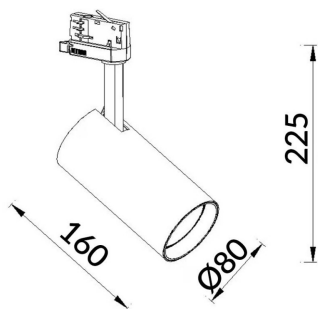

Scheme

Product

Real power (W)	20

Real luminous flux (Lm)	3000lm

Luminous efficiency (Lm/W)	150

Beam angle (°)	38

Colour	grey

Control gear included	YES

Control gear	ON-OFF, No-dim

Average life time (h)	50000hrs L80 B10

Colour temperature (K)	3000

Colour consistency (SDCM)	SDCM<3

CRI	80