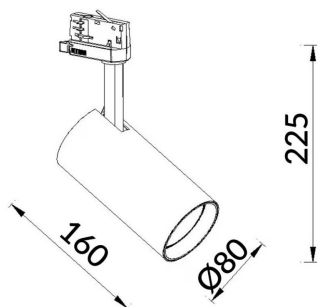

### High Efficiency

Lavov tracklight from the family Basic with a power of 30W and a beam angle of 36°. With a real lumen output of 3000lm and an efficiency of 100lm/W. Made in Die cast aluminium and finished in white color. ON-OFF, No-dim.ON-OFF, No-dim driver.

|                     |   |
|---------------------|---|
| <b>Item code</b>    | <b>86.T009.2341.01</b>  |
| <b>Product type</b> | <b>Indoor</b>   |
| <b>Category</b>     | <b>Tracklights</b>  |
| <b>Family</b>       | <b>Essential</b>  |
| <b>Subfamily</b>    | <b>High Efficiency</b>  |
| <b>Pictograms</b>   | <div style="display: flex; flex-wrap: wrap; gap: 5px;"> <div style="border: 1px solid gray; padding: 2px; font-size: 8px;">220<br/>240 V</div> <div style="border: 1px solid gray; padding: 2px; font-size: 8px;">CRI<br/>80</div> <div style="border: 1px solid gray; padding: 2px; font-size: 8px;">CE</div> <div style="border: 1px solid gray; padding: 2px; font-size: 8px;">Driver<br/>INCL.</div> <div style="border: 1px solid gray; padding: 2px; font-size: 8px;">On<br/>Off</div> </div> |

### Scheme

|                                   |                         |
|-----------------------------------|-------------------------|
| <b>Product</b>                    |                         |
| <b>Real power (W)</b>             | <b>20</b>               |
| <b>Real luminous flux (Lm)</b>    | <b>3000lm</b>           |
| <b>Luminous efficiency (Lm/W)</b> | <b>150</b>              |
| <b>Beam angle (°)</b>             | <b>60</b>               |
| <b>Colour</b>                     | <b>white</b>            |
| <b>Control gear included</b>      | <b>YES</b>              |
| <b>Control gear</b>               | <b>ON-OFF, No-dim</b>   |
| <b>Average life time (h)</b>      | <b>50000hrs L80 B10</b> |
| <b>Colour temperature (K)</b>     | <b>3000</b>             |
| <b>Colour consistency (SDCM)</b>  | <b>SDCM&lt;3</b>        |
| <b>CRI</b>                        | <b>80</b>               |