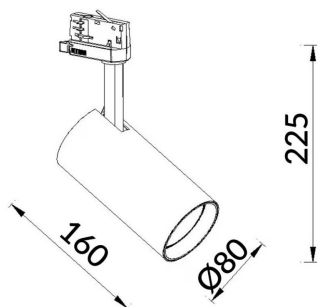

High Efficiency

Lavov tracklight from the family Basic with a power of 30W and a beam angle of 36°. With a real lumen output of 3000lm and an efficiency of 100lm/W. Made in Die cast aluminium and finished in white color. ON-OFF, No-dim.ON-OFF, No-dim driver.

Item code	86.T009.2341.01
Product type	Indoor
Category	Tracklights
Family	Essential
Subfamily	High Efficiency
Pictograms	<div style="display: flex; gap: 5px;"> <div style="border: 1px solid gray; padding: 2px;">220 240 V</div> <div style="border: 1px solid gray; padding: 2px;">CRI 80</div> <div style="border: 1px solid gray; padding: 2px;">CE</div> <div style="border: 1px solid gray; padding: 2px;">Driver INCL.</div> <div style="border: 1px solid gray; padding: 2px;">On Off</div> </div>

Scheme

Product	
Real power (W)	20
Real luminous flux (Lm)	3000lm
Luminous efficiency (Lm/W)	150
Beam angle (°)	60
Colour	white
Control gear included	YES
Control gear	ON-OFF, No-dim
Average life time (h)	50000hrs L80 B10
Colour temperature (K)	3000
Colour consistency (SDCM)	SDCM<3
CRI	80