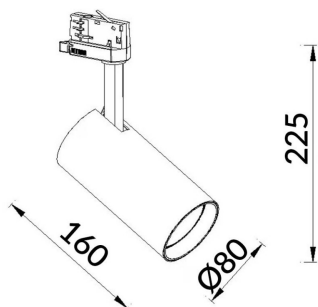

High Efficiency

Lavov tracklight from the family Basic with a power of 30W and a beam angle of 36°. With a real lumen output of 3000lm and an efficiency of 100lm/W. Made in Die cast aluminium and finished in black color. ON-OFF, No-dim.ON-OFF, No-dim driver.

Item code	86.T009.2341.02
Product type	Indoor
Category	Tracklights
Family	Essential
Subfamily	High Efficiency
Pictograms	<div style="display: flex; gap: 5px;"> <div style="border: 1px solid gray; padding: 2px; font-size: 8px;">220 240 V</div> <div style="border: 1px solid gray; padding: 2px; font-size: 8px;">CRI 80</div> <div style="border: 1px solid gray; padding: 2px; font-size: 8px;">CE</div> <div style="border: 1px solid gray; padding: 2px; font-size: 8px;">Driver INCL.</div> <div style="border: 1px solid gray; padding: 2px; font-size: 8px;">On Off</div> </div>

Scheme

Product	
Real power (W)	20
Real luminous flux (Lm)	3000lm
Luminous efficiency (Lm/W)	150
Beam angle (°)	60
Colour	black
Control gear included	YES
Control gear	ON-OFF, No-dim
Average life time (h)	50000hrs L80 B10
Colour temperature (K)	3000
Colour consistency (SDCM)	SDCM<3
CRI	80