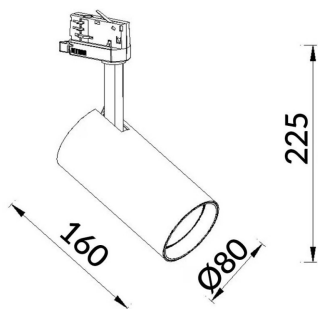

High Efficiency

Lavov tracklight from the family Basic with a power of 30W and a beam angle of 36°. With a real lumen output of 3000lm and an efficiency of 100lm/W. Made in Die cast aluminium and finished in grey color. ON-OFF, No-dim.ON-OFF, No-dim driver.

Item code 86.T009.2341.03

Product type Indoor

Category Tracklights

Family Essential

Subfamily High Efficiency

Pictograms

Scheme

Product

Real power (W) 20

Real luminous flux (Lm) 3000lm

Luminous efficiency (Lm/W) 150

Beam angle (°) 60

Colour grey

Control gear included YES

Control gear ON-OFF, No-dim

Average life time (h) 50000hrs L80 B10