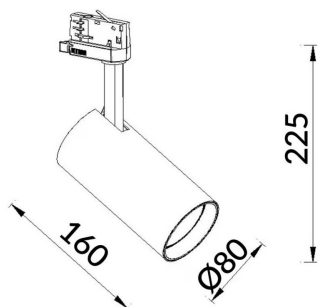

High Efficiency

Lavov tracklight from the family Basic with a power of 30W and a beam angle of 36°. With a real lumen output of 3000lm and an efficiency of 100lm/W. Made in Die cast aluminium and finished in grey color. ON-OFF, No-dim.ON-OFF, No-dim driver.

Item code	86.T009.2341.03
Product type	Indoor
Category	Tracklights
Family	Essential
Subfamily	High Efficiency
Pictograms	<div style="display: flex; flex-wrap: wrap; gap: 5px;"> <div style="border: 1px solid black; padding: 2px; font-size: 8px;">220 240 V</div> <div style="border: 1px solid black; padding: 2px; font-size: 8px;">CRI 80</div> <div style="border: 1px solid black; padding: 2px; font-size: 8px;">CE</div> <div style="border: 1px solid black; padding: 2px; font-size: 8px;">Driver INCL.</div> <div style="border: 1px solid black; padding: 2px; font-size: 8px;">On Off</div> <div style="border: 1px solid black; padding: 2px; font-size: 8px;">IP 20</div> <div style="border: 1px solid black; padding: 2px; font-size: 8px;">50000h L80B10</div> </div>

Scheme

Product	
Real power (W)	20
Real luminous flux (Lm)	3000lm
Luminous efficiency (Lm/W)	150
Beam angle (°)	60
Colour	grey
Control gear included	YES
Control gear	ON-OFF, No-dim
Average life time (h)	50000hrs L80 B10
Colour temperature (K)	3000
Colour consistency (SDCM)	SDCM<3
CRI	80