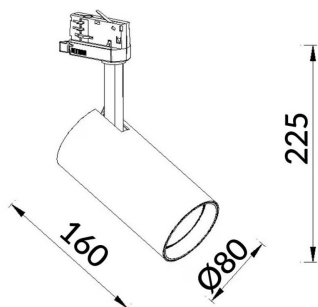

### High Efficiency

Lavov tracklight from the family Basic with a power of 30W and a beam angle of 15°. With a real lumen output of 3000lm and an efficiency of 100lm/W. Made in Die cast aluminium and finished in white color. ON-OFF, No-dim.ON-OFF, No-dim driver.

### Scheme

<b>Product</b>	
<b>Real power (W)</b>	<b>20</b>
<b>Real luminous flux (Lm)</b>	<b>3000lm</b>
<b>Luminous efficiency (Lm/W)</b>	<b>150</b>
<b>Beam angle (°)</b>	<b>24</b>
<b>Colour</b>	<b>white</b>
<b>Control gear included</b>	<b>YES</b>
<b>Control gear</b>	<b>ON-OFF, No-dim</b>
<b>Average life time (h)</b>	<b>50000hrs L80 B10</b>
<b>Colour temperature (K)</b>	<b>4000</b>
<b>Colour consistency (SDCM)</b>	<b>SDCM&lt;3</b>
<b>CRI</b>	<b>80</b>