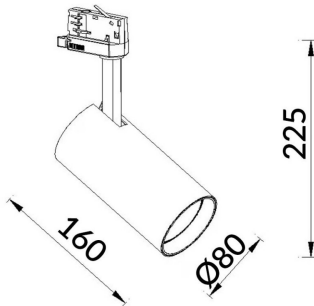

High Efficiency

Lavov tracklight from the family Basic with a power of 30W and a beam angle of 15°. With a real lumen output of 3000lm and an efficiency of 100lm/W. Made in Die cast aluminium and finished in white color. ON-OFF, No-dim.ON-OFF, No-dim driver.

Item code	86.T009.2421.01
Product type	Indoor
Category	Tracklights
Family	Essential
Subfamily	High Efficiency
Pictograms	<div style="display: flex; flex-wrap: wrap; gap: 5px;"> <div style="border: 1px solid gray; padding: 2px; font-size: 8px;">220 240 V</div> <div style="border: 1px solid gray; padding: 2px; font-size: 8px;">CRI 80</div> <div style="border: 1px solid gray; padding: 2px; font-size: 8px;">CE</div> <div style="border: 1px solid gray; padding: 2px; font-size: 8px;">Driver INCL.</div> <div style="border: 1px solid gray; padding: 2px; font-size: 8px;">On Off</div> </div>

Scheme

Product	
Real power (W)	20
Real luminous flux (Lm)	3000lm
Luminous efficiency (Lm/W)	150
Beam angle (°)	24
Colour	white
Control gear included	YES
Control gear	ON-OFF, No-dim
Average life time (h)	50000hrs L80 B10
Colour temperature (K)	4000
Colour consistency (SDCM)	SDCM<3
CRI	80