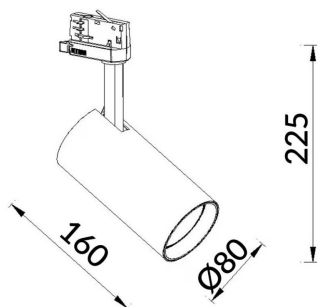

High Efficiency

Lavov tracklight from the family Basic with a power of 30W and a beam angle of 15°. With a real lumen output of 3000lm and an efficiency of 100lm/W. Made in Die cast aluminium and finished in black color. ON-OFF, No-dim.ON-OFF, No-dim driver.

Item code	86.T009.2421.02
Product type	Indoor
Category	Tracklights
Family	Essential
Subfamily	High Efficiency
Pictograms	<div style="display: flex; gap: 5px;"> <div style="border: 1px solid gray; padding: 2px;">220 240 V</div> <div style="border: 1px solid gray; padding: 2px;">CRI 80</div> <div style="border: 1px solid gray; padding: 2px;">CE</div> <div style="border: 1px solid gray; padding: 2px;">Driver INCL.</div> <div style="border: 1px solid gray; padding: 2px;">On Off</div> </div>

Scheme

Product	
Real power (W)	20
Real luminous flux (Lm)	3000lm
Luminous efficiency (Lm/W)	150
Beam angle (°)	24
Colour	black
Control gear included	YES
Control gear	ON-OFF, No-dim
Average life time (h)	50000hrs L80 B10
Colour temperature (K)	4000
Colour consistency (SDCM)	SDCM<3
CRI	80