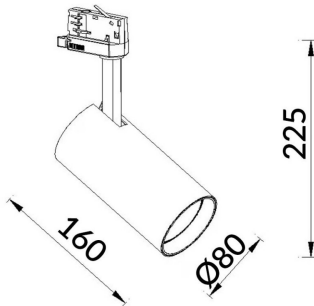

High Efficiency

Lavov tracklight from the family Basic with a power of 30W and a beam angle of 15°. With a real lumen output of 3000lm and an efficiency of 100lm/W. Made in Die cast aluminium and finished in black color. ON-OFF, No-dim.ON-OFF, No-dim driver.

Item code	86.T009.2421.02
Product type	Indoor
Category	Tracklights
Family	Essential
Subfamily	High Efficiency
Pictograms	<div style="display: flex; gap: 5px;"> <div style="border: 1px solid gray; padding: 2px; font-size: 8px;">220 240 V</div> <div style="border: 1px solid gray; padding: 2px; font-size: 8px;">CRI 80</div> <div style="border: 1px solid gray; padding: 2px; font-size: 8px;">CE</div> <div style="border: 1px solid gray; padding: 2px; font-size: 8px;">Driver INCL.</div> <div style="border: 1px solid gray; padding: 2px; font-size: 8px;">On Off</div> </div>

Scheme

Product	
Real power (W)	20
Real luminous flux (Lm)	3000lm
Luminous efficiency (Lm/W)	150
Beam angle (°)	24
Colour	black
Control gear included	YES
Control gear	ON-OFF, No-dim
Average life time (h)	50000hrs L80 B10
Colour temperature (K)	4000
Colour consistency (SDCM)	SDCM<3
CRI	80