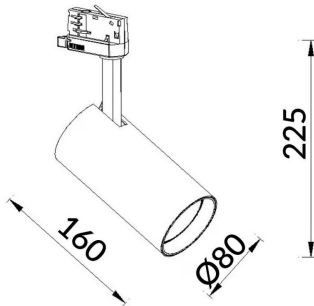

High Efficiency

Lavov tracklight from the family Basic with a power of 30W and a beam angle of 15°. With a real lumen output of 3000lm and an efficiency of 100lm/W. Made in Die cast aluminium and finished in grey color. ON-OFF, No-dim.ON-OFF, No-dim driver.

Item code	86.T009.2421.03
Product type	Indoor
Category	Tracklights
Family	Essential
Subfamily	High Efficiency
Pictograms	<div style="display: flex; gap: 5px;"> <div style="border: 1px solid black; padding: 2px; font-size: 8px;">220 240 V</div> <div style="border: 1px solid black; padding: 2px; font-size: 8px;">CRI 80</div> <div style="border: 1px solid black; padding: 2px; font-size: 8px;">CE</div> <div style="border: 1px solid black; padding: 2px; font-size: 8px;">Driver INCL.</div> <div style="border: 1px solid black; padding: 2px; font-size: 8px;">On Off</div> </div>

Scheme

Product	
Real power (W)	20
Real luminous flux (Lm)	3000lm
Luminous efficiency (Lm/W)	150
Beam angle (°)	24
Colour	grey
Control gear included	YES
Control gear	ON-OFF, No-dim
Average life time (h)	50000hrs L80 B10
Colour temperature (K)	4000
Colour consistency (SDCM)	SDCM<3
CRI	80