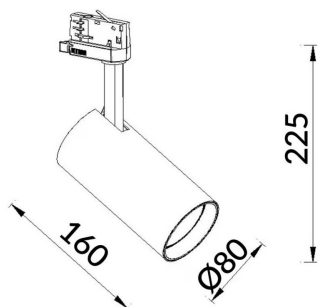

High Efficiency

Lavov tracklight from the family Basic with a power of 30W and a beam angle of 15°. With a real lumen output of 3000lm and an efficiency of 100lm/W. Made in Die cast aluminium and finished in grey color. ON-OFF, No-dim.ON-OFF, No-dim driver.

Item code	86.T009.2421.03
Product type	Indoor
Category	Tracklights
Family	Essential
Subfamily	High Efficiency
Pictograms	<div style="display: flex; flex-wrap: wrap; gap: 5px;"> <div style="border: 1px solid black; padding: 2px; font-size: 8px;">220 240 V</div> <div style="border: 1px solid black; padding: 2px; font-size: 8px;">CRI 80</div> <div style="border: 1px solid black; padding: 2px; font-size: 8px;">CE</div> <div style="border: 1px solid black; padding: 2px; font-size: 8px;">Driver INCL.</div> <div style="border: 1px solid black; padding: 2px; font-size: 8px;">On Off</div> <div style="border: 1px solid black; padding: 2px; font-size: 8px;">IP 20</div> <div style="border: 1px solid black; padding: 2px; font-size: 8px;">50000h L80B10</div> </div>

Scheme

Product	
Real power (W)	20
Real luminous flux (Lm)	3000lm
Luminous efficiency (Lm/W)	150
Beam angle (°)	24
Colour	grey
Control gear included	YES
Control gear	ON-OFF, No-dim
Average life time (h)	50000hrs L80 B10
Colour temperature (K)	4000
Colour consistency (SDCM)	SDCM<3
CRI	80