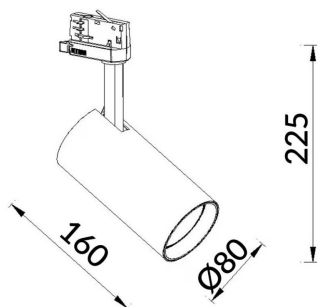

### High Efficiency

Lavov tracklight from the family Basic with a power of 30W and a beam angle of 24°. With a real lumen output of 3000lm and an efficiency of 100lm/W. Made in Die cast aluminium and finished in white color. ON-OFF, No-dim.ON-OFF, No-dim driver.

<b>Item code</b>	<b>86.T009.2431.01</b>
<b>Product type</b>	<b>Indoor</b>
<b>Category</b>	<b>Tracklights</b>
<b>Family</b>	<b>Essential</b>
<b>Subfamily</b>	<b>High Efficiency</b>
<b>Pictograms</b>	<div style="display: flex; gap: 5px;"> <div style="border: 1px solid gray; padding: 2px; font-size: 8px;">220 240 V</div> <div style="border: 1px solid gray; padding: 2px; font-size: 8px;">CRI 80</div> <div style="border: 1px solid gray; padding: 2px; font-size: 8px;">CE</div> <div style="border: 1px solid gray; padding: 2px; font-size: 8px;">Driver INCL.</div> <div style="border: 1px solid gray; padding: 2px; font-size: 8px;">On Off</div> </div>

### Product

<b>Real power (W)</b>	<b>20</b>
<b>Real luminous flux (Lm)</b>	<b>3000lm</b>
<b>Luminous efficiency (Lm/W)</b>	<b>150</b>
<b>Beam angle (°)</b>	<b>38</b>
<b>Colour</b>	<b>white</b>
<b>Control gear included</b>	<b>YES</b>
<b>Control gear</b>	<b>ON-OFF, No-dim</b>
<b>Average life time (h)</b>	<b>50000hrs L80 B10</b>
<b>Colour temperature (K)</b>	<b>4000</b>
<b>Colour consistency (SDCM)</b>	<b>SDCM&lt;3</b>
<b>CRI</b>	<b>80</b>