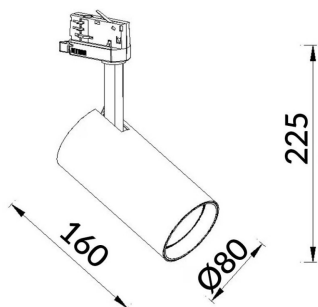

High Efficiency

Lavov tracklight from the family Basic with a power of 30W and a beam angle of 24°. With a real lumen output of 3000lm and an efficiency of 100lm/W. Made in Die cast aluminium and finished in white color. ON-OFF, No-dim.ON-OFF, No-dim driver.

Item code	86.T009.2431.01
Product type	Indoor
Category	Tracklights
Family	Essential
Subfamily	High Efficiency
Pictograms	<div style="display: flex; gap: 5px;"> <div style="border: 1px solid gray; padding: 2px;">220 240 V</div> <div style="border: 1px solid gray; padding: 2px;">CRI 80</div> <div style="border: 1px solid gray; padding: 2px;">CE</div> <div style="border: 1px solid gray; padding: 2px;">Driver INCL.</div> <div style="border: 1px solid gray; padding: 2px;">On Off</div> </div>

Scheme

Product	
Real power (W)	20
Real luminous flux (Lm)	3000lm
Luminous efficiency (Lm/W)	150
Beam angle (°)	38
Colour	white
Control gear included	YES
Control gear	ON-OFF, No-dim
Average life time (h)	50000hrs L80 B10
Colour temperature (K)	4000
Colour consistency (SDCM)	SDCM<3
CRI	80