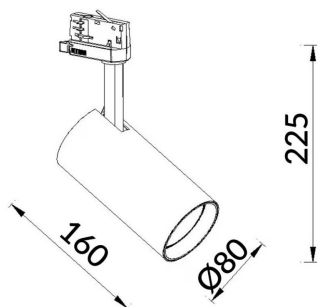

High Efficiency

Lavov tracklight from the family Basic with a power of 30W and a beam angle of 24°. With a real lumen output of 3000lm and an efficiency of 100lm/W. Made in Die cast aluminium and finished in black color. ON-OFF, No-dim.ON-OFF, No-dim driver.

Item code	86.T009.2431.02
Product type	Indoor
Category	Tracklights
Family	Essential
Subfamily	High Efficiency
Pictograms	<div style="display: flex; gap: 5px;"> <div style="border: 1px solid gray; padding: 2px; font-size: 8px;">220 240 V</div> <div style="border: 1px solid gray; padding: 2px; font-size: 8px;">CRI 80</div> <div style="border: 1px solid gray; padding: 2px; font-size: 8px;">CE</div> <div style="border: 1px solid gray; padding: 2px; font-size: 8px;">Driver INCL.</div> <div style="border: 1px solid gray; padding: 2px; font-size: 8px;">On Off</div> </div>

Scheme

Product	
Real power (W)	20
Real luminous flux (Lm)	3000lm
Luminous efficiency (Lm/W)	150
Beam angle (°)	38
Colour	black
Control gear included	YES
Control gear	ON-OFF, No-dim
Average life time (h)	50000hrs L80 B10
Colour temperature (K)	4000
Colour consistency (SDCM)	SDCM<3
CRI	80