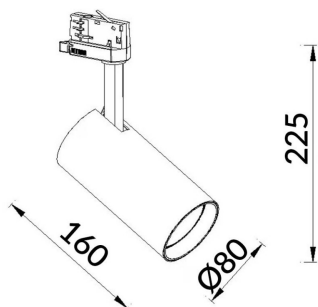

High Efficiency

Lavov tracklight from the family Basic with a power of 30W and a beam angle of 24°. With a real lumen output of 3000lm and an efficiency of 100lm/W. Made in Die cast aluminium and finished in black color. ON-OFF, No-dim.ON-OFF, No-dim driver.

Item code	86.T009.2431.02
Product type	Indoor
Category	Tracklights
Family	Essential
Subfamily	High Efficiency
Pictograms	<div style="display: flex; flex-wrap: wrap; gap: 5px;"> <div style="border: 1px solid gray; padding: 2px; font-size: 8px;">220 240 V</div> <div style="border: 1px solid gray; padding: 2px; font-size: 8px;">CRI 80</div> <div style="border: 1px solid gray; padding: 2px; font-size: 8px;">CE</div> <div style="border: 1px solid gray; padding: 2px; font-size: 8px;">Driver INCL.</div> <div style="border: 1px solid gray; padding: 2px; font-size: 8px;">On Off</div> </div>

Scheme

Product

Real power (W)	20
Real luminous flux (Lm)	3000lm
Luminous efficiency (Lm/W)	150
Beam angle (°)	38
Colour	black
Control gear included	YES
Control gear	ON-OFF, No-dim
Average life time (h)	50000hrs L80 B10
Colour temperature (K)	4000
Colour consistency (SDCM)	SDCM<3
CRI	80