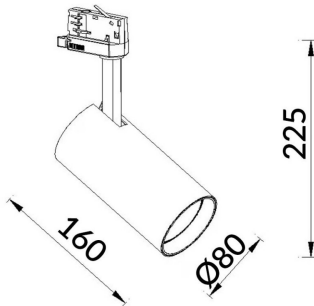

### High Efficiency

Lavov tracklight from the family Basic with a power of 30W and a beam angle of 24°. With a real lumen output of 3000lm and an efficiency of 100lm/W. Made in Die cast aluminium and finished in grey color. ON-OFF, No-dim.ON-OFF, No-dim driver.

<b>Item code</b>	<b>86.T009.2431.03</b>
<b>Product type</b>	<b>Indoor</b>
<b>Category</b>	<b>Tracklights</b>
<b>Family</b>	<b>Essential</b>
<b>Subfamily</b>	<b>High Efficiency</b>
<b>Pictograms</b>	<div style="display: flex; flex-wrap: wrap; gap: 5px;"> <div style="border: 1px solid black; padding: 2px; font-size: 8px;">220 240 V</div> <div style="border: 1px solid black; padding: 2px; font-size: 8px;">CRI 80</div> <div style="border: 1px solid black; padding: 2px; font-size: 8px;">CE</div> <div style="border: 1px solid black; padding: 2px; font-size: 8px;">Driver INCL.</div> <div style="border: 1px solid black; padding: 2px; font-size: 8px;">On Off</div> </div>

### Scheme

<b>Product</b>	
<b>Real power (W)</b>	<b>20</b>
<b>Real luminous flux (Lm)</b>	<b>3000lm</b>
<b>Luminous efficiency (Lm/W)</b>	<b>150</b>
<b>Beam angle (°)</b>	<b>38</b>
<b>Colour</b>	<b>grey</b>
<b>Control gear included</b>	<b>YES</b>
<b>Control gear</b>	<b>ON-OFF, No-dim</b>
<b>Average life time (h)</b>	<b>50000hrs L80 B10</b>
<b>Colour temperature (K)</b>	<b>4000</b>
<b>Colour consistency (SDCM)</b>	<b>SDCM&lt;3</b>
<b>CRI</b>	<b>80</b>