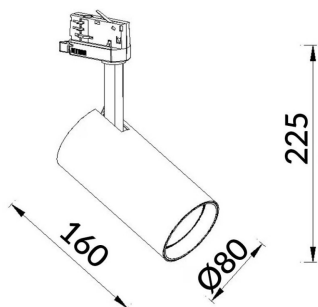

High Efficiency

Lavov tracklight from the family Basic with a power of 30W and a beam angle of 24°. With a real lumen output of 3000lm and an efficiency of 100lm/W. Made in Die cast aluminium and finished in grey color. ON-OFF, No-dim.ON-OFF, No-dim driver.

Item code	86.T009.2431.03
Product type	Indoor
Category	Tracklights
Family	Essential
Subfamily	High Efficiency
Pictograms	<div style="display: flex; flex-wrap: wrap; gap: 5px;"> <div style="border: 1px solid black; padding: 2px; font-size: 8px;">220 240 V</div> <div style="border: 1px solid black; padding: 2px; font-size: 8px;">CRI 80</div> <div style="border: 1px solid black; padding: 2px; font-size: 8px;">CE</div> <div style="border: 1px solid black; padding: 2px; font-size: 8px;">Driver INCL.</div> <div style="border: 1px solid black; padding: 2px; font-size: 8px;">On Off</div> </div>

Scheme

Product

Real power (W)	20
Real luminous flux (Lm)	3000lm
Luminous efficiency (Lm/W)	150
Beam angle (°)	38
Colour	grey
Control gear included	YES
Control gear	ON-OFF, No-dim
Average life time (h)	50000hrs L80 B10
Colour temperature (K)	4000
Colour consistency (SDCM)	SDCM<3
CRI	80