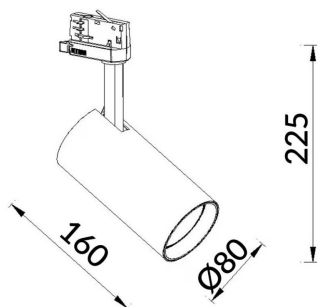

High Efficiency

Lavov tracklight from the family Basic with a power of 30W and a beam angle of 36°. With a real lumen output of 3000lm and an efficiency of 100lm/W. Made in Die cast aluminium and finished in white color. ON-OFF, No-dim.ON-OFF, No-dim driver.

Item code	86.T009.2441.01
Product type	Indoor
Category	Tracklights
Family	Essential
Subfamily	High Efficiency
Pictograms	<div style="display: flex; flex-wrap: wrap; gap: 5px;"> <div style="border: 1px solid gray; padding: 2px; font-size: 8px;">220 240 V</div> <div style="border: 1px solid gray; padding: 2px; font-size: 8px;">CRI 80</div> <div style="border: 1px solid gray; padding: 2px; font-size: 8px;">CE</div> <div style="border: 1px solid gray; padding: 2px; font-size: 8px;">Driver INCL.</div> <div style="border: 1px solid gray; padding: 2px; font-size: 8px;">On Off</div> </div>

Scheme

Product	
Real power (W)	20
Real luminous flux (Lm)	3000lm
Luminous efficiency (Lm/W)	150
Beam angle (°)	60
Colour	white
Control gear included	YES
Control gear	ON-OFF, No-dim
Average life time (h)	50000hrs L80 B10
Colour temperature (K)	4000
Colour consistency (SDCM)	SDCM<3
CRI	80