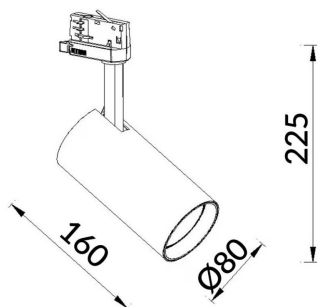

High Efficiency

Lavov tracklight from the family Basic with a power of 30W and a beam angle of 36°. With a real lumen output of 3000lm and an efficiency of 100lm/W. Made in Die cast aluminium and finished in black color. ON-OFF, No-dim.ON-OFF, No-dim driver.

Item code	86.T009.2441.02
Product type	Indoor
Category	Tracklights
Family	Essential
Subfamily	High Efficiency
Pictograms	<div style="display: flex; gap: 5px;"> <div style="border: 1px solid gray; padding: 2px;">220 240 V</div> <div style="border: 1px solid gray; padding: 2px;">CRI 80</div> <div style="border: 1px solid gray; padding: 2px;">CE</div> <div style="border: 1px solid gray; padding: 2px;">Driver INCL.</div> <div style="border: 1px solid gray; padding: 2px;">On Off</div> </div>

Scheme

Product	
Real power (W)	20
Real luminous flux (Lm)	3000lm
Luminous efficiency (Lm/W)	150
Beam angle (°)	60
Colour	black
Control gear included	YES
Control gear	ON-OFF, No-dim
Average life time (h)	50000hrs L80 B10
Colour temperature (K)	4000
Colour consistency (SDCM)	SDCM<3
CRI	80