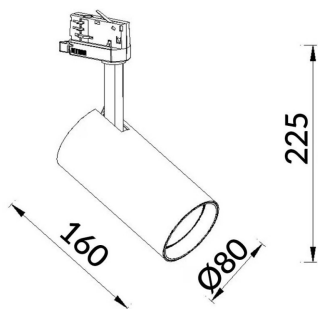

Scheme

Product

Real power (W)	20

Real luminous flux (Lm)	3000lm

Luminous efficiency (Lm/W)	150

Beam angle (°)	60

Colour	black

Control gear included	YES

Control gear	ON-OFF, No-dim

Average life time (h)	50000hrs L80 B10

Colour temperature (K)	4000

Colour consistency (SDCM)	SDCM<3

CRI	80