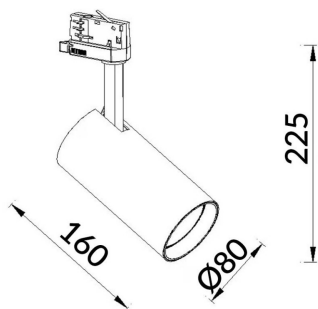

High Efficiency

Lavov tracklight from the family Basic with a power of 30W and a beam angle of 36°. With a real lumen output of 3000lm and an efficiency of 100lm/W. Made in Die cast aluminium and finished in grey color. ON-OFF, No-dim.ON-OFF, No-dim driver.

Item code 86.T009.2441.03

Product type Indoor

Category Tracklights

Family Essential

Subfamily High Efficiency

Pictograms

Scheme

Product

Real power (W) 20

Real luminous flux (Lm) 3000lm

Luminous efficiency (Lm/W) 150

Beam angle (°) 60

Colour grey

Control gear included YES

Control gear ON-OFF, No-dim

Average life time (h) 50000hrs L80 B10