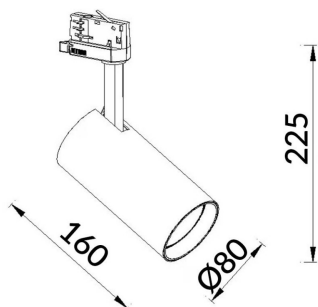

High Efficiency

Lavov tracklight from the family Basic with a power of 30W and a beam angle of 36°. With a real lumen output of 3000lm and an efficiency of 100lm/W. Made in Die cast aluminium and finished in grey color. ON-OFF, No-dim.ON-OFF, No-dim driver.

Item code	86.T009.2441.03
Product type	Indoor
Category	Tracklights
Family	Essential
Subfamily	High Efficiency
Pictograms	<div style="display: flex; flex-wrap: wrap; gap: 5px;"> <div style="border: 1px solid black; padding: 2px; font-size: 8px;">220 240 V</div> <div style="border: 1px solid black; padding: 2px; font-size: 8px;">CRI 80</div> <div style="border: 1px solid black; padding: 2px; font-size: 8px;">CE</div> <div style="border: 1px solid black; padding: 2px; font-size: 8px;">Driver INCL.</div> <div style="border: 1px solid black; padding: 2px; font-size: 8px;">On Off</div> </div>

Scheme

Product	
Real power (W)	20
Real luminous flux (Lm)	3000lm
Luminous efficiency (Lm/W)	150
Beam angle (°)	60
Colour	grey
Control gear included	YES
Control gear	ON-OFF, No-dim
Average life time (h)	50000hrs L80 B10
Colour temperature (K)	4000
Colour consistency (SDCM)	SDCM<3
CRI	80