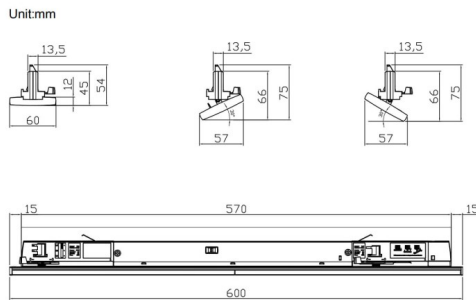

**Marketlight**

Lavov Tracklight from the family Marketlight with a power of 20W and a optic distribution 30 degrees. With a total lumen output of 3200lm and an efficiency of 160lm/W. Manufactured in steel roll formed body and PMMA lenses, length 600mm and finished in White colour. ON-OFF driver.

**Scheme**

<b>Item code</b>	<b>86.T011.1411.01</b>
<b>Product type</b>	<b>Indoor</b>
<b>Category</b>	<b>Tracklights</b>
<b>Family</b>	<b>Marketlight</b>
<b>Pictograms</b>	

<b>Product</b>	
<b>Real power (W)</b>	<b>20</b>
<b>Real luminous flux (Lm)</b>	<b>3200</b>
<b>Luminous efficiency (Lm/W)</b>	<b>160</b>
<b>Beam angle (&amp;ordm;)</b>	<b>30</b>
<b>Life time (h)</b>	<b>50000h L80B10</b>
<b>IP</b>	<b>20</b>
<b>Electrical class insulation</b>	<b>Class I</b>
<b>Operating temperature</b>	<b>-25 to 40</b>
<b>Colour</b>	<b>White</b>
<b>Chip Brand</b>	<b>CTLS1-0620-40SP -04WH</b>
<b>Control gear included</b>	<b>YES</b>
<b>Control gear</b>	<b>ON-OFF</b>
<b>Colour temperature (K)</b>	<b>4000</b>
<b>Colour consistency (SDCM)</b>	<b>SDCM&lt;3</b>
<b>CRI</b>	<b>80</b>