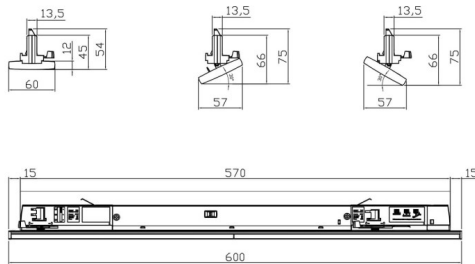

Marketlight

Lavov Tracklight from the family Marketlight with a power of 20W and a optic distribution 30 degrees. With a total lumen output of 3200lm and an efficiency of 160lm/W. Manufactured in steel roll formed body and PMMA lenses, length 600mm and finished in White colour. ON-OFF driver.

Scheme

Unit:mm

Item code	86.T011.1411.01
Product type	Indoor
Category	Tracklights
Family	Marketlight
Pictograms	

Product	
Real power (W)	20
Real luminous flux (Lm)	3200
Luminous efficiency (Lm/W)	160
Beam angle (°)	30
Life time (h)	50000h L80B10
IP	20
Electrical class insulation	Class I
Operating temperature	-25 to 40
Colour	White
Chip Brand	CTLS1-0620-40SP -04WH
Control gear included	YES
Control gear	ON-OFF
Colour temperature (K)	4000
Colour consistency (SDCM)	SDCM3
CRI	80