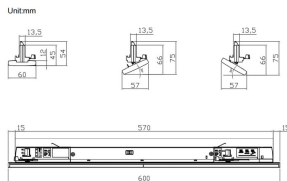

Marketlight

Lavov Tracklight from the family Marketlight with a power of 20W and a optic distribution 30 degrees. With a total lumen output of 3200lm and an efficiency of 160lm/W. Manufactured in steel roll formed body and PMMA lenses, length 600mm and finished in White colour. ON-OFF driver.

Item code 86.T011.1411.01

Product type Indoor

Category Tracklights

Family Marketlight

Pictograms

Scheme

Product

Real power (W) 20

Real luminous flux (Lm) 3200

Luminous efficiency (Lm/W) 160

Beam angle (°) 30

Life time (h) 50000h L80B10

IP 20

Electrical class insulation Class I

Operating temperature -25 to 40

Colour White