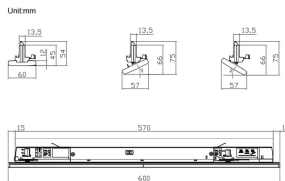

Marketlight

Lavov Tracklight from the family Marketlight with a power of 20W and a optic distribution 30 degrees. With a total lumen output of 3200lm and an efficiency of 160lm/W. Manufactured in steel roll formed body and PMMA lenses, length 600mm and finished in White colour. ON-OFF driver.

Item code 86.T011.1411.01

Product type Indoor

Category Tracklights

Family Marketlight

Pictograms

Scheme

Product

Real power (W) 20

Real luminous flux (Lm) 3200

Luminous efficiency (Lm/W) 160

Beam angle (°) 30

Life time (h) 50000h L80B10

IP 20

Electrical class insulation Class I

Operating temperature -25 to 40

Colour White