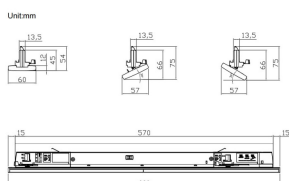

Marketlight

Lavov Tracklight from the family Marketlight with a power of 20W and a optic distribution 30 degrees. With a total lumen output of 3200lm and an efficiency of 160lm/W. Manufactured in steel roll formed body and PMMA lenses, length 600mm and finished in Black colour. ON-OFF driver.

Item code 86.T011.1411.02

Product type Indoor

Category Tracklights

Family Marketlight

Pictograms

Scheme

Product

Real power (W) 20

Real luminous flux (Lm) 3200

Luminous efficiency (Lm/W) 160

Beam angle (°) 30

Life time (h) 50000h L80B10

IP 20

Electrical class insulation Class I

Operating temperature -25 to 40

Colour Black