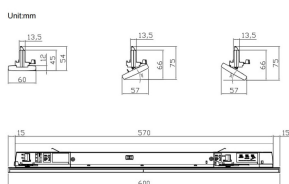

Item code 86.T011.1411.02

Product type Indoor

Category Tracklights

Family Marketlight

Pictograms

Scheme

Product

Real power (W) 20

Real luminous flux (Lm) 3200

Luminous efficiency (Lm/W) 160

Beam angle (°) 30

Life time (h) 50000h L80B10

IP 20

Electrical class insulation Class I

Operating temperature -25 to 40

Colour Black