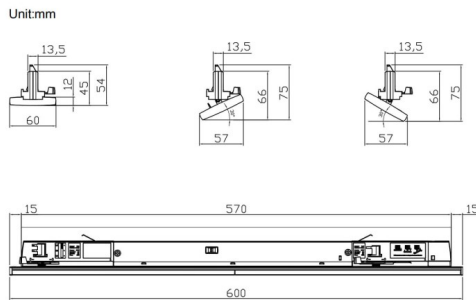

Marketlight

Lavov Tracklight from the family Marketlight with a power of 20W and a optic distribution 30 degrees. With a total lumen output of 3200lm and an efficiency of 160lm/W. Manufactured in steel roll formed body and PMMA lenses, length 600mm and finished in Black colour. ON-OFF driver.

Scheme

Item code	86.T011.1411.02
Product type	Indoor
Category	Tracklights
Family	Marketlight
Pictograms	

Product	
Real power (W)	20
Real luminous flux (Lm)	3200
Luminous efficiency (Lm/W)	160
Beam angle (&ordm;)	30
Life time (h)	50000h L80B10
IP	20
Electrical class insulation	Class I
Operating temperature	-25 to 40
Colour	Black
Chip Brand	CTLS1-0620-40SP -04BK
Control gear included	YES
Control gear	ON-OFF
Colour temperature (K)	4000
Colour consistency (SDCM)	SDCM<3
CRI	80