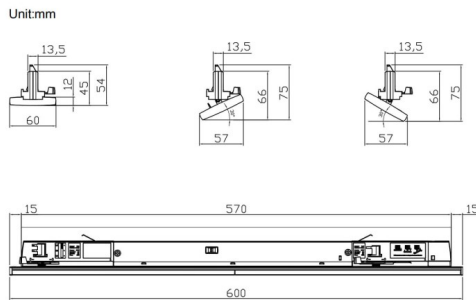

Marketlight

Lavov Tracklight from the family Marketlight with a power of 20W and a optic distribution 30 degrees. With a total lumen output of 3200lm and an efficiency of 160lm/W. Manufactured in steel roll formed body and PMMA lenses, length 600mm and finished in Black colour. ON-OFF driver.

Scheme

Item code	86.T011.1411.02
Product type	Indoor
Category	Tracklights
Family	Marketlight
Pictograms	

Product	
Real power (W)	20
Real luminous flux (Lm)	3200
Luminous efficiency (Lm/W)	160
Beam angle (°)	30
Life time (h)	50000h L80B10
IP	20
Electrical class insulation	Class I
Operating temperature	-25 to 40
Colour	Black
Chip Brand	CTLS1-0620-40SP -04BK
Control gear included	YES
Control gear	ON-OFF
Colour temperature (K)	4000
Colour consistency (SDCM)	SDCM3
CRI	80