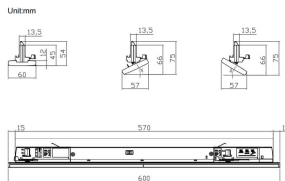

Scheme

Product

Real power (W) 20

Real luminous flux (Lm) 3200

Luminous efficiency (Lm/W) 160

Beam angle (°) 60

Life time (h) 50000h L80B10

IP 20

Electrical class insulation Class I

Operating temperature -25 to 40

Colour White

Chip Brand CTLS1-0620-40NR -04WH

Control gear included YES

Control gear ON-OFF

Colour temperature (K) 4000

Colour consistency (SDCM) SDCM<3

CRI 80