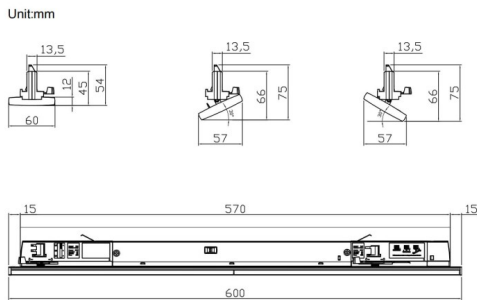

Marketlight

Lavov Tracklight from the family Marketlight with a power of 20W and a optic distribution 60 degrees. With a total lumen output of 3200lm and an efficiency of 160lm/W. Manufactured in steel roll formed body and PMMA lenses, length 600mm and finished in White colour. ON-OFF driver.

Scheme

Item code	86.T011.1421.01
Product type	Indoor
Category	Tracklights
Family	Marketlight
Pictograms	

Product	
Real power (W)	20
Real luminous flux (Lm)	3200
Luminous efficiency (Lm/W)	160
Beam angle (&ordm;)	60
Life time (h)	50000h L80B10
IP	20
Electrical class insulation	Class I
Operating temperature	-25 to 40
Colour	White
Chip Brand	CTLS1-0620-40NR -04WH
Control gear included	YES
Control gear	ON-OFF
Colour temperature (K)	4000
Colour consistency (SDCM)	SDCM<3
CRI	80