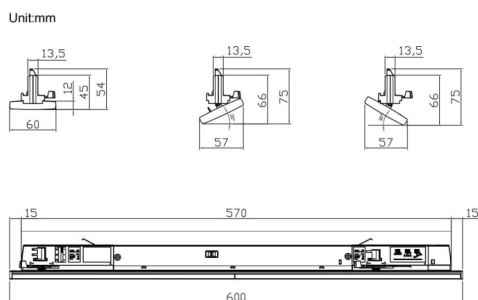

Marketlight

Lavov Tracklight from the family Marketlight with a power of 20W and a optic distribution 60 degrees. With a total lumen output of 3200lm and an efficiency of 160lm/W. Manufactured in steel roll formed body and PMMA lenses, length 600mm and finished in White colour. ON-OFF driver.

Item code	86.T011.1421.01
Product type	Indoor
Category	Tracklights
Family	Marketlight

Pictograms

Scheme

Product	
Real power (W)	20
Real luminous flux (Lm)	3200
Luminous efficiency (Lm/W)	160
Beam angle (°)	60
Life time (h)	50000h L80B10
IP	20
Electrical class insulation	Class I
Operating temperature	-25 to 40
Colour	White
Chip Brand	CTLS1-0620-40NR -04WH
Control gear included	YES
Control gear	ON-OFF
Colour temperature (K)	4000
Colour consistency (SDCM)	SDCM3
CRI	80