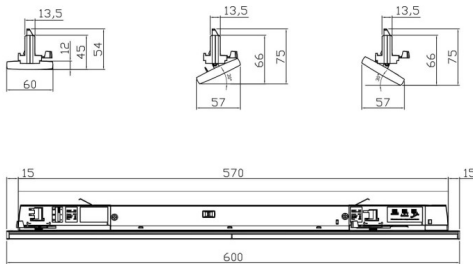

Marketlight

Lavov Tracklight from the family Marketlight with a power of 20W and a optic distribution 60 degrees. With a total lumen output of 3200lm and an efficiency of 160lm/W. Manufactured in steel roll formed body and PMMA lenses, length 600mm and finished in Black colour. ON-OFF driver.

Scheme

Unit:mm

Item code	86.T011.1421.02
Product type	Indoor
Category	Tracklights
Family	Marketlight
Pictograms	

Product	
Real power (W)	20
Real luminous flux (Lm)	3200
Luminous efficiency (Lm/W)	160
Beam angle (°)	60
Life time (h)	50000h L80B10
IP	20
Electrical class insulation	Class I
Operating temperature	-25 to 40
Colour	Black
Chip Brand	CTLS1-0620-40NR -04BK
Control gear included	YES
Control gear	ON-OFF
Colour temperature (K)	4000
Colour consistency (SDCM)	SDCM3
CRI	80