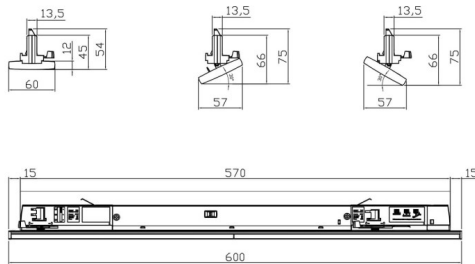

### Marketlight

Lavov Tracklight from the family Marketlight with a power of 20W and a optic distribution 60 degrees. With a total lumen output of 3200lm and an efficiency of 160lm/W. Manufactured in steel roll formed body and PMMA lenses, length 600mm and finished in Black colour. ON-OFF driver.

### Scheme

Unit:mm

<b>Item code</b>	<b>86.T011.1421.02</b>
<b>Product type</b>	<b>Indoor</b>
<b>Category</b>	<b>Tracklights</b>
<b>Family</b>	<b>Marketlight</b>
<b>Pictograms</b>	

<b>Product</b>	
<b>Real power (W)</b>	<b>20</b>
<b>Real luminous flux (Lm)</b>	<b>3200</b>
<b>Luminous efficiency (Lm/W)</b>	<b>160</b>
<b>Beam angle (&amp;ordm;)</b>	<b>60</b>
<b>Life time (h)</b>	<b>50000h L80B10</b>
<b>IP</b>	<b>20</b>
<b>Electrical class insulation</b>	<b>Class I</b>
<b>Operating temperature</b>	<b>-25 to 40</b>
<b>Colour</b>	<b>Black</b>
<b>Chip Brand</b>	<b>CTLS1-0620-40NR -04BK</b>
<b>Control gear included</b>	<b>YES</b>
<b>Control gear</b>	<b>ON-OFF</b>
<b>Colour temperature (K)</b>	<b>4000</b>
<b>Colour consistency (SDCM)</b>	<b>SDCM&lt;3</b>
<b>CRI</b>	<b>80</b>