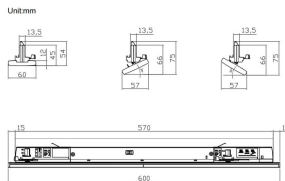

Item code 86.T011.1421.02

Product type Indoor

Category Tracklights

Family Marketlight

Pictograms

Scheme

Product

Real power (W) 20

Real luminous flux (Lm) 3200

Luminous efficiency (Lm/W) 160

Beam angle (°) 60

Life time (h) 50000h L80B10

IP 20

Electrical class insulation Class I

Operating temperature -25 to 40

Colour Black