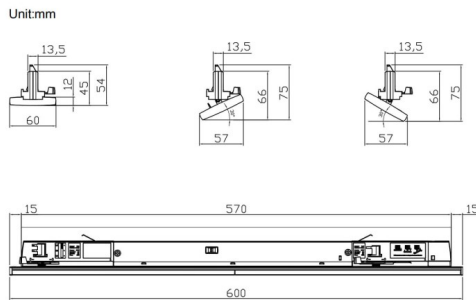

Marketlight

Lavov Tracklight from the family Marketlight with a power of 20W and a optic distribution 60 degrees. With a total lumen output of 3200lm and an efficiency of 160lm/W. Manufactured in steel roll formed body and PMMA lenses, length 600mm and finished in Black colour. ON-OFF driver.

Scheme

Item code	86.T011.1421.02
Product type	Indoor
Category	Tracklights
Family	Marketlight
Pictograms	

Product	
Real power (W)	20
Real luminous flux (Lm)	3200
Luminous efficiency (Lm/W)	160
Beam angle (&ordm;)	60
Life time (h)	50000h L80B10
IP	20
Electrical class insulation	Class I
Operating temperature	-25 to 40
Colour	Black
Chip Brand	CTLS1-0620-40NR -04BK
Control gear included	YES
Control gear	ON-OFF
Colour temperature (K)	4000
Colour consistency (SDCM)	SDCM<3
CRI	80