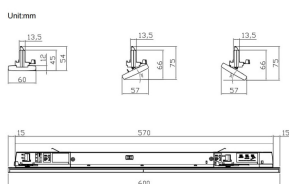

Scheme

Product

Real power (W) 20

Real luminous flux (Lm) 3200

Luminous efficiency (Lm/W) 160

Beam angle (°) 60

Life time (h) 50000h L80B10

IP 20

Electrical class insulation Class I

Operating temperature -25 to 40

Colour Black

Chip Brand CTLS1-0620-40NR -04BK

Control gear included YES

Control gear ON-OFF

Colour temperature (K) 4000

Colour consistency (SDCM) SDCM<3

CRI 80