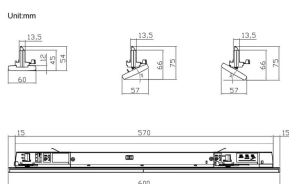

Marketlight

Lavov Tracklight from the family Marketlight with a power of 20W and a optic distribution 90 degrees. With a total lumen output of 3200lm and an efficiency of 160lm/W. Manufactured in steel roll formed body and PMMA lenses, length 600mm and finished in White colour. ON-OFF driver.

Item code 86.T011.1431.01

Product type Indoor

Category Tracklights

Family Marketlight

Pictograms

Scheme

Product

Real power (W) 20

Real luminous flux (Lm) 3200

Luminous efficiency (Lm/W) 160

Beam angle (°) 90

Life time (h) 50000h L80B10

IP 20

Electrical class insulation Class I

Operating temperature -25 to 40

Colour White