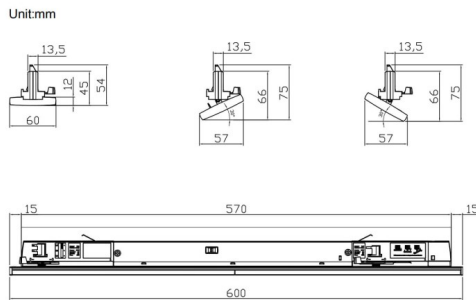

Marketlight

Lavov Tracklight from the family Marketlight with a power of 20W and a optic distribution 90 degrees. With a total lumen output of 3200lm and an efficiency of 160lm/W. Manufactured in steel roll formed body and PMMA lenses, length 600mm and finished in White colour. ON-OFF driver.

Scheme

Item code	86.T011.1431.01
Product type	Indoor
Category	Tracklights
Family	Marketlight
Pictograms	

Product	
Real power (W)	20
Real luminous flux (Lm)	3200
Luminous efficiency (Lm/W)	160
Beam angle (°)	90
Life time (h)	50000h L80B10
IP	20
Electrical class insulation	Class I
Operating temperature	-25 to 40
Colour	White
Chip Brand	CTLS1-0620-40WD-04WH
Control gear included	YES
Control gear	ON-OFF
Colour temperature (K)	4000
Colour consistency (SDCM)	SDCM3
CRI	80