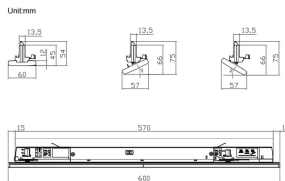

Scheme

Product

Real power (W) 20

Real luminous flux (Lm) 3200

Luminous efficiency (Lm/W) 160

Beam angle (°) 90

Life time (h) 50000h L80B10

IP 20

Electrical class insulation Class I

Operating temperature -25 to 40

Colour White

Chip Brand CTLS1-0620-40WD-04WH

Control gear included YES

Control gear ON-OFF

Colour temperature (K) 4000

Colour consistency (SDCM) SDCM<3

CRI 80