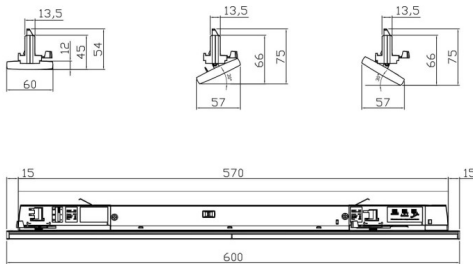

Marketlight

Lavov Tracklight from the family Marketlight with a power of 20W and a optic distribution 90 degrees. With a total lumen output of 3200lm and an efficiency of 160lm/W. Manufactured in steel roll formed body and PMMA lenses, length 600mm and finished in White colour. ON-OFF driver.

Scheme

Unit:mm

Item code	86.T011.1431.01
Product type	Indoor
Category	Tracklights
Family	Marketlight
Pictograms	

Product	
Real power (W)	20
Real luminous flux (Lm)	3200
Luminous efficiency (Lm/W)	160
Beam angle (&ordm;)	90
Life time (h)	50000h L80B10
IP	20
Electrical class insulation	Class I
Operating temperature	-25 to 40
Colour	White
Chip Brand	CTLS1-0620-40WD-04WH
Control gear included	YES
Control gear	ON-OFF
Colour temperature (K)	4000
Colour consistency (SDCM)	SDCM<3
CRI	80