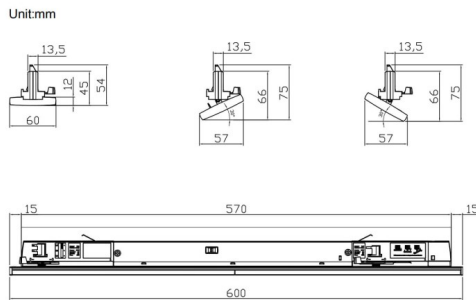

**Marketlight**

Lavov Tracklight from the family Marketlight with a power of 20W and a optic distribution 90 degrees. With a total lumen output of 3200lm and an efficiency of 160lm/W. Manufactured in steel roll formed body and PMMA lenses, length 600mm and finished in Black colour. ON-OFF driver.

**Scheme**

<b>Item code</b>	<b>86.T011.1431.02</b>
<b>Product type</b>	<b>Indoor</b>
<b>Category</b>	<b>Tracklights</b>
<b>Family</b>	<b>Marketlight</b>
<b>Pictograms</b>	

<b>Product</b>	
<b>Real power (W)</b>	<b>20</b>
<b>Real luminous flux (Lm)</b>	<b>3200</b>
<b>Luminous efficiency (Lm/W)</b>	<b>160</b>
<b>Beam angle (&amp;ordm;)</b>	<b>90</b>
<b>Life time (h)</b>	<b>50000h L80B10</b>
<b>IP</b>	<b>20</b>
<b>Electrical class insulation</b>	<b>Class I</b>
<b>Operating temperature</b>	<b>-25 to 40</b>
<b>Colour</b>	<b>Black</b>
<b>Chip Brand</b>	<b>CTLS1-0620-40WD-04BK</b>
<b>Control gear included</b>	<b>YES</b>
<b>Control gear</b>	<b>ON-OFF</b>
<b>Colour temperature (K)</b>	<b>4000</b>
<b>Colour consistency (SDCM)</b>	<b>SDCM&lt;3</b>
<b>CRI</b>	<b>80</b>