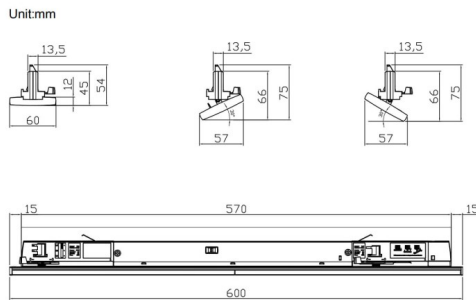

Marketlight

Lavov Tracklight from the family Marketlight with a power of 20W and a optic distribution 90 degrees. With a total lumen output of 3200lm and an efficiency of 160lm/W. Manufactured in steel roll formed body and PMMA lenses, length 600mm and finished in Black colour. ON-OFF driver.

Scheme

Item code	86.T011.1431.02
Product type	Indoor
Category	Tracklights
Family	Marketlight
Pictograms	

Product	
Real power (W)	20
Real luminous flux (Lm)	3200
Luminous efficiency (Lm/W)	160
Beam angle (°)	90
Life time (h)	50000h L80B10
IP	20
Electrical class insulation	Class I
Operating temperature	-25 to 40
Colour	Black
Chip Brand	CTLS1-0620-40WD-04BK
Control gear included	YES
Control gear	ON-OFF
Colour temperature (K)	4000
Colour consistency (SDCM)	SDCM3
CRI	80