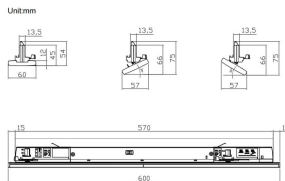

Scheme

Product

Real power (W) 20

Real luminous flux (Lm) 3200

Luminous efficiency (Lm/W) 160

Beam angle (°) 90

Life time (h) 50000h L80B10

IP 20

Electrical class insulation Class I

Operating temperature -25 to 40

Colour Black

Chip Brand CTLS1-0620-40WD-04BK

Control gear included YES

Control gear ON-OFF

Colour temperature (K) 4000

Colour consistency (SDCM) SDCM<3

CRI 80