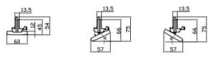

Marketlight

Lavov Tracklight from the family Marketlight with a power of 50 (DIP to 35, 40, 45W)W and a optic distribution 30 degrees. With a total lumen output of 8000lm and an efficiency of 160lm/W. Manufactured in steel roll formed body and PMMA lenses, length 1500mm and finished in White colour. ON-OFF DIP SWITCH driver.

Scheme

Unit:mm

TYPE A

TYPE B

Item code	86.T011.2411.01
Product type	Indoor
Category	Tracklights
Family	Marketlight
Pictograms	

Product	
Real power (W)	50 (DIP to 35, 40, 45W)
Real luminous flux (Lm)	8000
Luminous efficiency (Lm/W)	160
Beam angle (&ordm;)	30
Life time (h)	50000h L80B10
IP	20
Electrical class insulation	Class I
Operating temperature	-25 to 40
Colour	White
Chip Brand	CTLS1-1550-40SP -04WH
Control gear included	YES
Control gear	ON-OFF DIP SWITCH
Colour temperature (K)	4000
Colour consistency (SDCM)	SDCM<3
CRI	80