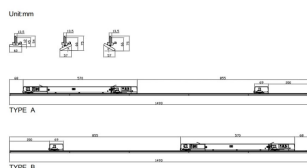

Marketlight

Lavov Tracklight from the family Marketlight with a power of 50 (DIP to 35, 40, 45W)W and a optic distribution 30 degrees. With a total lumen output of 8000lm and an efficiency of 160lm/W. Manufactured in steel roll formed body and PMMA lenses, length 1500mm and finished in Black colour. ON-OFF DIP SWITCH driver.

Item code	86.T011.2411.02
Product type	Indoor
Category	Tracklights
Family	Marketlight
Pictograms	

Scheme

Product

Real power (W)	50 (DIP to 35, 40, 45W)
Real luminous flux (Lm)	8000
Luminous efficiency (Lm/W)	160
Beam angle (°)	30
Life time (h)	50000h L80B10
IP	20
Electrical class insulation	Class I
Operating temperature	-25 to 40
Colour	Black
Chip Brand	CTLS1-1550-40SP -04BK
Control gear included	YES
Control gear	ON-OFF DIP SWITCH
Colour temperature (K)	4000
Colour consistency (SDCM)	SDCM<3
CRI	80