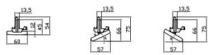

Marketlight

Lavov Tracklight from the family Marketlight with a power of 50 (DIP to 35, 40, 45W)W and a optic distribution 30 degrees. With a total lumen output of 8000lm and an efficiency of 160lm/W. Manufactured in steel roll formed body and PMMA lenses, length 1500mm and finished in Black colour. ON-OFF DIP SWITCH driver.

Scheme

Unit:mm

Item code	86.T011.2411.02
Product type	Indoor
Category	Tracklights
Family	Marketlight
Pictograms	

Product	
Real power (W)	50 (DIP to 35, 40, 45W)
Real luminous flux (Lm)	8000
Luminous efficiency (Lm/W)	160
Beam angle (&ordm;)	30
Life time (h)	50000h L80B10
IP	20
Electrical class insulation	Class I
Operating temperature	-25 to 40
Colour	Black
Chip Brand	CTLS1-1550-40SP -04BK
Control gear included	YES
Control gear	ON-OFF DIP SWITCH
Colour temperature (K)	4000
Colour consistency (SDCM)	SDCM<3
CRI	80