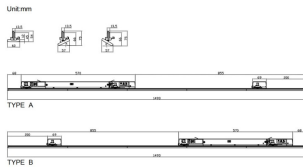

Marketlight

Lavov Tracklight from the family Marketlight with a power of 50 (DIP to 35, 40, 45W)W and a optic distribution 30 degrees. With a total lumen output of 8000lm and an efficiency of 160lm/W. Manufactured in steel roll formed body and PMMA lenses, length 1500mm and finished in Black colour. ON-OFF DIP SWITCH driver.

Item code	86.T011.2411.02
Product type	Indoor
Category	Tracklights
Family	Marketlight
Pictograms	

Scheme

Product

Real power (W)	50 (DIP to 35, 40, 45W)
Real luminous flux (Lm)	8000
Luminous efficiency (Lm/W)	160
Beam angle (°)	30
Life time (h)	50000h L80B10
IP	20
Electrical class insulation	Class I
Operating temperature	-25 to 40
Colour	Black
Chip Brand	CTLS1-1550-40SP -04BK
Control gear included	YES
Control gear	ON-OFF DIP SWITCH
Colour temperature (K)	4000
Colour consistency (SDCM)	SDCM<3
CRI	80