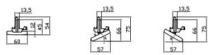

Marketlight

Lavov Tracklight from the family Marketlight with a power of 50 (DIP to 35, 40, 45W)W and a optic distribution 60 degrees. With a total lumen output of 8000lm and an efficiency of 160lm/W. Manufactured in steel roll formed body and PMMA lenses, length 1500mm and finished in White colour. ON-OFF DIP SWITCH driver.

Scheme

Unit:mm

Item code	86.T011.2421.01
Product type	Indoor
Category	Tracklights
Family	Marketlight
Pictograms	

Product	
Real power (W)	50 (DIP to 35, 40, 45W)
Real luminous flux (Lm)	8000
Luminous efficiency (Lm/W)	160
Beam angle (&ordm;)	60
Life time (h)	50000h L80B10
IP	20
Electrical class insulation	Class I
Operating temperature	-25 to 40
Colour	White
Chip Brand	CTLS1-1550-40SW -04WH
Control gear included	YES
Control gear	ON-OFF DIP SWITCH
Colour temperature (K)	4000
Colour consistency (SDCM)	SDCM<3
CRI	80