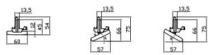

Marketlight

Lavov Tracklight from the family Marketlight with a power of 50 (DIP to 35, 40, 45W)W and a optic distribution 60 degrees. With a total lumen output of 8000lm and an efficiency of 160lm/W. Manufactured in steel roll formed body and PMMA lenses, length 1500mm and finished in Black colour. ON-OFF DIP SWITCH driver.

Scheme

Unit:mm

TYPE A

TYPE B

Item code	86.T011.2421.02
Product type	Indoor
Category	Tracklights
Family	Marketlight
Pictograms	

Product	
Real power (W)	50 (DIP to 35, 40, 45W)
Real luminous flux (Lm)	8000
Luminous efficiency (Lm/W)	160
Beam angle (°)	60
Life time (h)	50000h L80B10
IP	20
Electrical class insulation	Class I
Operating temperature	-25 to 40
Colour	Black
Chip Brand	CTLS1-1550-40SW -04BK
Control gear included	YES
Control gear	ON-OFF DIP SWITCH
Colour temperature (K)	4000
Colour consistency (SDCM)	SDCM3
CRI	80