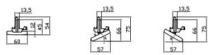

Marketlight

Lavov Tracklight from the family Marketlight with a power of 50 (DIP to 35, 40, 45W)W and a optic distribution 60 degrees. With a total lumen output of 8000lm and an efficiency of 160lm/W. Manufactured in steel roll formed body and PMMA lenses, length 1500mm and finished in Black colour. ON-OFF DIP SWITCH driver.

Scheme

Unit:mm

TYPE A

TYPE B

Item code	86.T011.2421.02
Product type	Indoor
Category	Tracklights
Family	Marketlight
Pictograms	

Product	
Real power (W)	50 (DIP to 35, 40, 45W)
Real luminous flux (Lm)	8000
Luminous efficiency (Lm/W)	160
Beam angle (&ordm;)	60
Life time (h)	50000h L80B10
IP	20
Electrical class insulation	Class I
Operating temperature	-25 to 40
Colour	Black
Chip Brand	CTLS1-1550-40SW -04BK
Control gear included	YES
Control gear	ON-OFF DIP SWITCH
Colour temperature (K)	4000
Colour consistency (SDCM)	SDCM<3
CRI	80