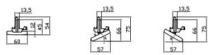

Marketlight

Lavov Tracklight from the family Marketlight with a power of 50 (DIP to 35, 40, 45W)W and a optic distribution 90 degrees. With a total lumen output of 8000lm and an efficiency of 160lm/W. Manufactured in steel roll formed body and PMMA lenses, length 1500mm and finished in White colour. ON-OFF DIP SWITCH driver.

Scheme

Unit:mm

TYPE A

TYPE B

Item code	86.T011.2431.01
Product type	Indoor
Category	Tracklights
Family	Marketlight
Pictograms	

Product	
Real power (W)	50 (DIP to 35, 40, 45W)
Real luminous flux (Lm)	8000
Luminous efficiency (Lm/W)	160
Beam angle (°)	90
Life time (h)	50000h L80B10
IP	20
Electrical class insulation	Class I
Operating temperature	-25 to 40
Colour	White
Chip Brand	CTLS1-1550-40SW -04WH
Control gear included	YES
Control gear	ON-OFF DIP SWITCH
Colour temperature (K)	4000
Colour consistency (SDCM)	SDCM3
CRI	80