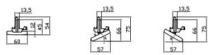

Marketlight

Lavov Tracklight from the family Marketlight with a power of 50 (DIP to 35, 40, 45W)W and a optic distribution 90 degrees. With a total lumen output of 8000lm and an efficiency of 160lm/W. Manufactured in steel roll formed body and PMMA lenses, length 1500mm and finished in White colour. ON-OFF DIP SWITCH driver.

Scheme

Unit:mm

Item code	86.T011.2431.01
Product type	Indoor
Category	Tracklights
Family	Marketlight
Pictograms	

Product	
Real power (W)	50 (DIP to 35, 40, 45W)
Real luminous flux (Lm)	8000
Luminous efficiency (Lm/W)	160
Beam angle (&ordm;)	90
Life time (h)	50000h L80B10
IP	20
Electrical class insulation	Class I
Operating temperature	-25 to 40
Colour	White
Chip Brand	CTLS1-1550-40SW -04WH
Control gear included	YES
Control gear	ON-OFF DIP SWITCH
Colour temperature (K)	4000
Colour consistency (SDCM)	SDCM<3
CRI	80