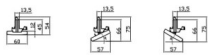

Marketlight

Lavov Tracklight from the family Marketlight with a power of 50 (DIP to 35, 40, 45W)W and a optic distribution 80 degrees. With a total lumen output of 8000lm and an efficiency of 160lm/W.

Manufactured in steel roll formed body and PMMA lenses, length 1500mm and finished in Black colour. ON-OFF DIP SWITCH driver.

Scheme

Unit:mm

TYPE A

TYPE B

Item code	86.T011.2431.02
Product type	Indoor
Category	Tracklights
Family	Marketlight
Pictograms	

Product	
Real power (W)	50 (DIP to 35, 40, 45W)
Real luminous flux (Lm)	8000
Luminous efficiency (Lm/W)	160
Beam angle (°)	80
Life time (h)	50000h L80B10
IP	20
Electrical class insulation	Class I
Operating temperature	-25 to 40
Colour	Black
Chip Brand	CTLS1-1550-40SW -04BK
Control gear included	YES
Control gear	ON-OFF DIP SWITCH
Colour temperature (K)	4000
Colour consistency (SDCM)	SDCM3
CRI	80