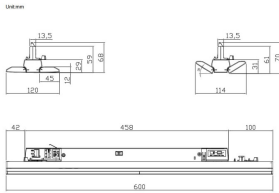

Scheme

Product

Real power (W) 20

Real luminous flux (Lm) 3000

Luminous efficiency (Lm/W) 160

Beam angle (°) 30

Life time (h) 50000h L80B10

IP 20

Electrical class insulation Class I

Operating temperature -25 to 40

Colour White

Chip Brand CTLS3-0620-40SP -04WH

Control gear included YES

Control gear ON-OFF

Colour temperature (K) 4000

Colour consistency (SDCM) SDCM<3

CRI 80