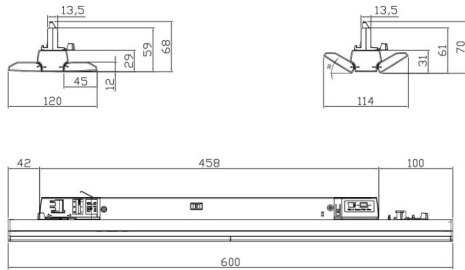

**Marketlight**

Lavov Tracklight from the family Marketlight with a power of 20W and a optic distribution 30 degrees. With a total lumen output of 3000lm and an efficiency of 160lm/W. Manufactured in extruded aluminium body and PMMA lenses, length 600 mm and finished in White colour. ON-OFF driver.

<b>Item code</b>	<b>86.T012.1411.01</b>
<b>Product type</b>	<b>Indoor</b>
<b>Category</b>	<b>Tracklights</b>
<b>Family</b>	<b>Marketlight</b>
<b>Pictograms</b>	

**Scheme**

Unit:mm

<b>Product</b>	
<b>Real power (W)</b>	<b>20</b>
<b>Real luminous flux (Lm)</b>	<b>3000</b>
<b>Luminous efficiency (Lm/W)</b>	<b>160</b>
<b>Beam angle (&amp;ordm;)</b>	<b>30</b>
<b>Life time (h)</b>	<b>50000h L80B10</b>
<b>IP</b>	<b>20</b>
<b>Electrical class insulation</b>	<b>Class I</b>
<b>Operating temperature</b>	<b>-25 to 40</b>
<b>Colour</b>	<b>White</b>
<b>Chip Brand</b>	<b>CTLS3-0620-40SP -04WH</b>
<b>Control gear included</b>	<b>YES</b>
<b>Control gear</b>	<b>ON-OFF</b>
<b>Colour temperature (K)</b>	<b>4000</b>
<b>Colour consistency (SDCM)</b>	<b>SDCM&lt;3</b>
<b>CRI</b>	<b>80</b>