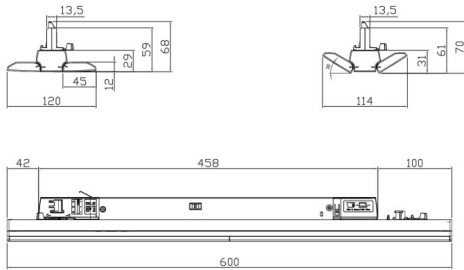

Marketlight

Lavov Tracklight from the family Marketlight with a power of 20W and a optic distribution 30 degrees. With a total lumen output of 3000lm and an efficiency of 160lm/W. Manufactured in extruded aluminium body and PMMA lenses, length 600 mm and finished in White colour. ON-OFF driver.

Item code	86.T012.1411.01
Product type	Indoor
Category	Tracklights
Family	Marketlight
Pictograms	

Scheme

Unit:mm

Product	
Real power (W)	20
Real luminous flux (Lm)	3000
Luminous efficiency (Lm/W)	160
Beam angle (°)	30
Life time (h)	50000h L80B10
IP	20
Electrical class insulation	Class I
Operating temperature	-25 to 40
Colour	White
Chip Brand	CTLS3-0620-40SP -04WH
Control gear included	YES
Control gear	ON-OFF
Colour temperature (K)	4000
Colour consistency (SDCM)	SDCM3
CRI	80