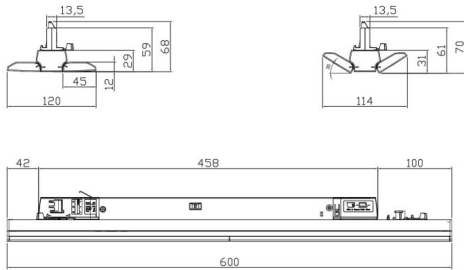

Marketlight

Lavov Tracklight from the family Marketlight with a power of 20W and a optic distribution 30 degrees. With a total lumen output of 3000lm and an efficiency of 160lm/W. Manufactured in extruded aluminium body and PMMA lenses, length 600 mm and finished in Black colour. ON-OFF driver.

Item code	86.T012.1411.02
Product type	Indoor
Category	Tracklights
Family	Marketlight

Pictograms

	220 240 V		CRI 80	
Driver INCL.	On Off		IP 20	

Scheme

Unit:mm

Product

Real power (W)	20
Real luminous flux (Lm)	3000
Luminous efficiency (Lm/W)	160
Beam angle (°)	30
Life time (h)	50000h L80B10
IP	20
Electrical class insulation	Class I
Operating temperature	-25 to 40
Colour	Black
Chip Brand	CTLS3-0620-40SP -04BK
Control gear included	YES
Control gear	ON-OFF
Colour temperature (K)	4000
Colour consistency (SDCM)	SDCM3
CRI	80