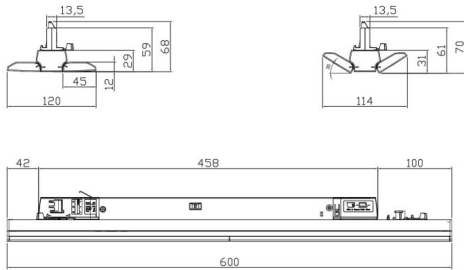

**Marketlight**

Lavov Tracklight from the family Marketlight with a power of 20W and a optic distribution 30x90 degrees. With a total lumen output of 3000lm and an efficiency of 160lm/W. Manufactured in extruded aluminium body and PMMA lenses, length 600 mm and finished in White colour. ON-OFF driver.

<b>Item code</b>	<b>86.T012.1451.01</b>
<b>Product type</b>	<b>Indoor</b>
<b>Category</b>	<b>Tracklights</b>
<b>Family</b>	<b>Marketlight</b>

**Pictograms**

**Scheme**

Unit:mm

<b>Product</b>	
<b>Real power (W)</b>	<b>20</b>
<b>Real luminous flux (Lm)</b>	<b>3000</b>
<b>Luminous efficiency (Lm/W)</b>	<b>160</b>
<b>Beam angle (&amp;ordm;)</b>	<b>30x90</b>
<b>Life time (h)</b>	<b>50000h L80B10</b>
<b>IP</b>	<b>20</b>
<b>Electrical class insulation</b>	<b>Class I</b>
<b>Operating temperature</b>	<b>-25 to 40</b>
<b>Colour</b>	<b>White</b>
<b>Chip Brand</b>	<b>CTLS3-0620-40NR -04WH</b>
<b>Control gear included</b>	<b>YES</b>
<b>Control gear</b>	<b>ON-OFF</b>
<b>Colour temperature (K)</b>	<b>4000</b>
<b>Colour consistency (SDCM)</b>	<b>SDCM&lt;3</b>
<b>CRI</b>	<b>80</b>