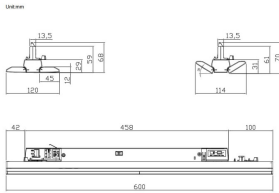

Scheme

Product

Real power (W) 20

Real luminous flux (Lm) 3000

Luminous efficiency (Lm/W) 160

Beam angle (°) 30x90

Life time (h) 50000h L80B10

IP 20

Electrical class insulation Class I

Operating temperature -25 to 40

Colour White

Chip Brand CTLS3-0620-40NR -04WH

Control gear included YES

Control gear ON-OFF

Colour temperature (K) 4000

Colour consistency (SDCM) SDCM<3

CRI 80