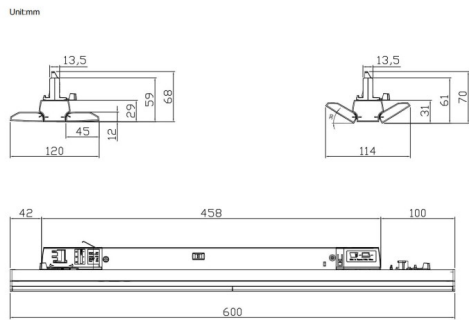

**Marketlight**

Lavov Tracklight from the family Marketlight with a power of 20W and a optic distribution 30x90 degrees. With a total lumen output of 3000lm and an efficiency of 160lm/W. Manufactured in extruded aluminium body and PMMA lenses, length 600 mm and finished in White colour. ON-OFF driver.

<b>Item code</b>	<b>86.T012.1451.01</b>
<b>Product type</b>	<b>Indoor</b>
<b>Category</b>	<b>Tracklights</b>
<b>Family</b>	<b>Marketlight</b>

**Pictograms**

**Scheme**

<b>Product</b>	
<b>Real power (W)</b>	<b>20</b>
<b>Real luminous flux (Lm)</b>	<b>3000</b>
<b>Luminous efficiency (Lm/W)</b>	<b>160</b>
<b>Beam angle (&amp;ordm;)</b>	<b>30x90</b>
<b>Life time (h)</b>	<b>50000h L80B10</b>
<b>IP</b>	<b>20</b>
<b>Electrical class insulation</b>	<b>Class I</b>
<b>Operating temperature</b>	<b>-25 to 40</b>
<b>Colour</b>	<b>White</b>
<b>Chip Brand</b>	<b>CTLS3-0620-40NR -04WH</b>
<b>Control gear included</b>	<b>YES</b>
<b>Control gear</b>	<b>ON-OFF</b>
<b>Colour temperature (K)</b>	<b>4000</b>
<b>Colour consistency (SDCM)</b>	<b>SDCM&lt;3</b>
<b>CRI</b>	<b>80</b>