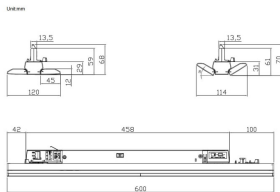

Scheme

Product

Real power (W)	20

Real luminous flux (Lm)	3000

Luminous efficiency (Lm/W)	160

Beam angle (°)	30x90

Life time (h)	50000h L80B10

IP	20

Electrical class insulation	Class I

Operating temperature	-25 to 40

Colour	White

Chip Brand	CTLS3-0620-40NR -04WH

Control gear included	YES

Control gear	ON-OFF

Colour temperature (K)	4000

Colour consistency (SDCM)	SDCM<3

CRI	80