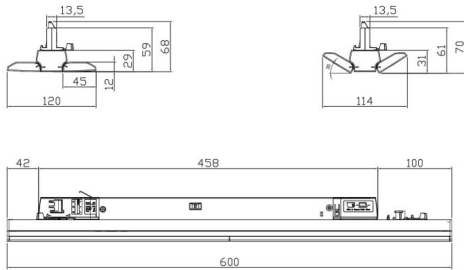

Marketlight

Lavov Tracklight from the family Marketlight with a power of 20W and a optic distribution 30x90 degrees. With a total lumen output of 3000lm and an efficiency of 160lm/W. Manufactured in extruded aluminium body and PMMA lenses, length 600 mm and finished in Black colour. ON-OFF driver.

Item code	86.T012.1451.02
Product type	Indoor
Category	Tracklights
Family	Marketlight

Pictograms

	220 240 V		CRI 80	
Driver INCL.	On Off		IP 20	

Scheme

Unit:mm

Product

Real power (W)	20
Real luminous flux (Lm)	3000
Luminous efficiency (Lm/W)	160
Beam angle (&ordm;)	30x90
Life time (h)	50000h L80B10
IP	20
Electrical class insulation	Class I
Operating temperature	-25 to 40
Colour	Black
Chip Brand	CTLS3-0620-40NR -04BK
Control gear included	YES
Control gear	ON-OFF
Colour temperature (K)	4000
Colour consistency (SDCM)	SDCM<3
CRI	80