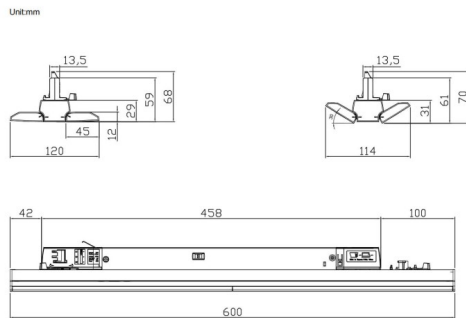

Marketlight

Lavov Tracklight from the family Marketlight with a power of 20W and a optic distribution 30x90 degrees. With a total lumen output of 3000lm and an efficiency of 160lm/W. Manufactured in extruded aluminium body and PMMA lenses, length 600 mm and finished in Black colour. ON-OFF driver.

| | |
|---------------------|------------------------|
| Item code | 86.T012.1451.02 |
| Product type | Indoor |
| Category | Tracklights |
| Family | Marketlight |

Pictograms

Scheme

| | |
|------------------------------------|------------------------------|
| Product | |
| Real power (W) | 20 |
| Real luminous flux (Lm) | 3000 |
| Luminous efficiency (Lm/W) | 160 |
| Beam angle (°) | 30x90 |
| Life time (h) | 50000h L80B10 |
| IP | 20 |
| Electrical class insulation | Class I |
| Operating temperature | -25 to 40 |
| Colour | Black |
| Chip Brand | CTLS3-0620-40NR -04BK |
| Control gear included | YES |
| Control gear | ON-OFF |
| Colour temperature (K) | 4000 |
| Colour consistency (SDCM) | SDCM3 |
| CRI | 80 |