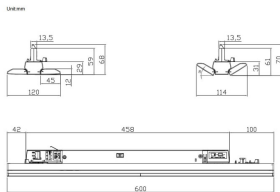

Scheme

Product

Real power (W) 20

Real luminous flux (Lm) 3000

Luminous efficiency (Lm/W) 160

Beam angle (°) 30x90

Life time (h) 50000h L80B10

IP 20

Electrical class insulation Class I

Operating temperature -25 to 40

Colour Black

Chip Brand CTLS3-0620-40NR -04BK

Control gear included YES

Control gear ON-OFF

Colour temperature (K) 4000

Colour consistency (SDCM) SDCM<3

CRI 80