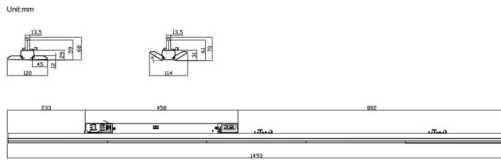

### Marketlight

Lavov Tracklight from the family Marketlight with a power of 50 (DIP to 35, 40, 45W)W and a optic distribution 30 degrees. With a total lumen output of 7500lm and an efficiency of 150lm/W. Manufactured in extruded aluminium body and PMMA lenses, length 1500 mm and finished in White colour. ON-OFF DIP SWITCH driver.

### Scheme

Item code	86.T012.2411.01
Product type	Indoor
Category	Tracklights
Family	Marketlight
Pictograms	

Product	
Real power (W)	50 (DIP to 35, 40, 45W)
Real luminous flux (Lm)	7500
Luminous efficiency (Lm/W)	150
Beam angle (°)	30
Life time (h)	50000h L80B10
IP	20
Electrical class insulation	Class I
Operating temperature	-25 to 40
Colour	White
Chip Brand	CTLS3-1550-40SP -04WH
Control gear included	YES
Control gear	ON-OFF DIP SWITCH
Colour temperature (K)	4000
Colour consistency (SDCM)	SDCM3
CRI	80