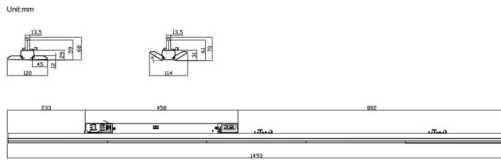

### Marketlight

Lavov Tracklight from the family Marketlight with a power of 50 (DIP to 35, 40, 45W)W and a optic distribution 30 degrees. With a total lumen output of 7500lm and an efficiency of 150lm/W. Manufactured in extruded aluminium body and PMMA lenses, length 1500 mm and finished in White colour. ON-OFF DIP SWITCH driver.

### Scheme

Item code	86.T012.2411.01
Product type	Indoor
Category	Tracklights
Family	Marketlight
Pictograms	

Product	
Real power (W)	50 (DIP to 35, 40, 45W)
Real luminous flux (Lm)	7500
Luminous efficiency (Lm/W)	150
Beam angle (&ordm;)	30
Life time (h)	50000h L80B10
IP	20
Electrical class insulation	Class I
Operating temperature	-25 to 40
Colour	White
Chip Brand	CTLS3-1550-40SP -04WH
Control gear included	YES
Control gear	ON-OFF DIP SWITCH
Colour temperature (K)	4000
Colour consistency (SDCM)	SDCM<3
CRI	80