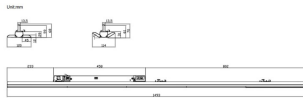

Marketlight

Lavov Tracklight from the family Marketlight with a power of 50 (DIP to 35, 40, 45W)W and a optic distribution 30 degrees. With a total lumen output of 7500lm and an efficiency of 150lm/W. Manufactured in extruded aluminium body and PMMA lenses, length 1500 mm and finished in White colour. ON-OFF DIP SWITCH driver.

Pictograms	    
	   

Scheme

Product

Real power (W)	50 (DIP to 35, 40, 45W)
-----------------------	--------------------------------

Real luminous flux (Lm)	7500
--------------------------------	-------------