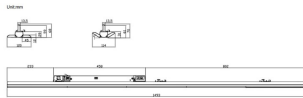

Scheme

Product

Real power (W)	50 (DIP to 35, 40, 45W)

Real luminous flux (Lm)	7500

Luminous efficiency (Lm/W)	150

Beam angle (°)	30

Life time (h)	50000h L80B10

IP	20

Electrical class insulation	Class I

Operating temperature	-25 to 40

Colour	White

Chip Brand	CTLS3-1550-40SP -04WH

Control gear included	YES

Control gear	ON-OFF DIP SWITCH

Colour temperature (K)	4000

Colour consistency (SDCM)	SDCM<3

CRI	80