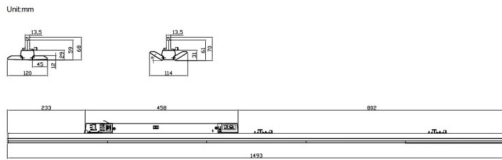

**Marketlight**

Lavov Tracklight from the family Marketlight with a power of 50 (DIP to 35, 40, 45W)W and a optic distribution 30 degrees. With a total lumen output of 7500lm and an efficiency of 150lm/W. Manufactured in extruded aluminium body and PMMA lenses, length 1500 mm and finished in Black colour. ON-OFF DIP SWITCH driver.

**Scheme**

<b>Item code</b>	<b>86.T012.2411.02</b>
<b>Product type</b>	<b>Indoor</b>
<b>Category</b>	<b>Tracklights</b>
<b>Family</b>	<b>Marketlight</b>
<b>Pictograms</b>	

<b>Product</b>	
<b>Real power (W)</b>	<b>50 (DIP to 35, 40, 45W)</b>
<b>Real luminous flux (Lm)</b>	<b>7500</b>
<b>Luminous efficiency (Lm/W)</b>	<b>150</b>
<b>Beam angle (°)</b>	<b>30</b>
<b>Life time (h)</b>	<b>50000h L80B10</b>
<b>IP</b>	<b>20</b>
<b>Electrical class insulation</b>	<b>Class I</b>
<b>Operating temperature</b>	<b>-25 to 40</b>
<b>Colour</b>	<b>Black</b>
<b>Chip Brand</b>	<b>CTLS3-1550-40SP -04BK</b>
<b>Control gear included</b>	<b>YES</b>
<b>Control gear</b>	<b>ON-OFF DIP SWITCH</b>
<b>Colour temperature (K)</b>	<b>4000</b>
<b>Colour consistency (SDCM)</b>	<b>SDCM3</b>
<b>CRI</b>	<b>80</b>