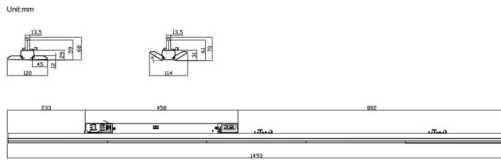

Marketlight

Lavov Tracklight from the family Marketlight with a power of 50 (DIP to 35, 40, 45W)W and a optic distribution 30 degrees. With a total lumen output of 7500lm and an efficiency of 150lm/W. Manufactured in extruded aluminium body and PMMA lenses, length 1500 mm and finished in Black colour. ON-OFF DIP SWITCH driver.

Scheme

Item code	86.T012.2411.02
Product type	Indoor
Category	Tracklights
Family	Marketlight
Pictograms	

Product	
Real power (W)	50 (DIP to 35, 40, 45W)
Real luminous flux (Lm)	7500
Luminous efficiency (Lm/W)	150
Beam angle (º)	30
Life time (h)	50000h L80B10
IP	20
Electrical class insulation	Class I
Operating temperature	-25 to 40
Colour	Black
Chip Brand	CTLS3-1550-40SP -04BK
Control gear included	YES
Control gear	ON-OFF DIP SWITCH
Colour temperature (K)	4000
Colour consistency (SDCM)	SDCM<3
CRI	80