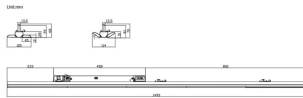

Scheme

Product

Real power (W)	50 (DIP to 35, 40, 45W)
Real luminous flux (Lm)	7500
Luminous efficiency (Lm/W)	150
Beam angle (°)	30
Life time (h)	50000h L80B10
IP	20
Electrical class insulation	Class I
Operating temperature	-25 to 40
Colour	Black
Chip Brand	CTLS3-1550-40SP -04BK
Control gear included	YES
Control gear	ON-OFF DIP SWITCH
Colour temperature (K)	4000
Colour consistency (SDCM)	SDCM<3
CRI	80