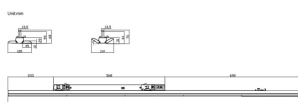

Scheme

Product

Real power (W)	50 (DIP to 35, 40, 45W)
Real luminous flux (Lm)	7500
Luminous efficiency (Lm/W)	150
Beam angle (°)	30
Life time (h)	50000h L80B10
IP	20
Electrical class insulation	Class I
Operating temperature	-25 to 40
Colour	Black
Chip Brand	CTLS3-1550-40SP -06BK-DT6
Control gear included	YES
Control gear	DALI DIP SWITCH
Colour temperature (K)	4000
Colour consistency (SDCM)	SDCM<3
CRI	80