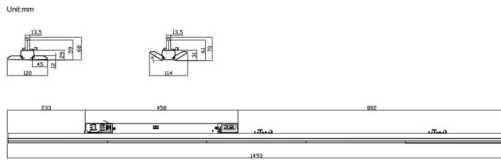

### Marketlight

Lavov Tracklight from the family Marketlight with a power of 50 (DIP to 35, 40, 45W)W and a optic distribution 30X90 degrees. With a total lumen output of 7500lm and an efficiency of 150lm/W. Manufactured in extruded aluminium body and PMMA lenses, length 1500 mm and finished in White colour. ON-OFF DIP SWITCH driver.

### Scheme

Item code	86.T012.2451.01
Product type	Indoor
Category	Tracklights
Family	Marketlight
Pictograms	

Product	
Real power (W)	50 (DIP to 35, 40, 45W)
Real luminous flux (Lm)	7500
Luminous efficiency (Lm/W)	150
Beam angle (&ordm;)	30X90
Life time (h)	50000h L80B10
IP	20
Electrical class insulation	Class I
Operating temperature	-25 to 40
Colour	White
Chip Brand	CTLS3-1550-40SW -04WH
Control gear included	YES
Control gear	ON-OFF DIP SWITCH
Colour temperature (K)	4000
Colour consistency (SDCM)	SDCM<3
CRI	80