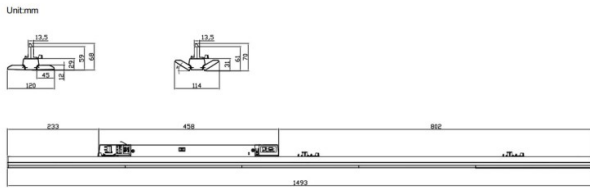

### Marketlight

Lavov Tracklight from the family Marketlight with a power of 50 (DIP to 35, 40, 45W)W and a optic distribution 30X90 degrees. With a total lumen output of 7500lm and an efficiency of 150lm/W. Manufactured in extruded aluminium body and PMMA lenses, length 1500 mm and finished in White colour. ON-OFF DIP SWITCH driver.

### Scheme

<b>Product</b>	
<b>Real power (W)</b>	<b>50 (DIP to 35, 40, 45W)</b>
<b>Real luminous flux (Lm)</b>	<b>7500</b>
<b>Luminous efficiency (Lm/W)</b>	<b>150</b>
<b>Beam angle (°)</b>	<b>30X90</b>
<b>Life time (h)</b>	<b>50000h L80B10</b>
<b>IP</b>	<b>20</b>
<b>Electrical class insulation</b>	<b>Class I</b>
<b>Operating temperature</b>	<b>-25 to 40</b>
<b>Colour</b>	<b>White</b>
<b>Chip Brand</b>	<b>CTLS3-1550-40SW -04WH</b>
<b>Control gear included</b>	<b>YES</b>
<b>Control gear</b>	<b>ON-OFF DIP SWITCH</b>
<b>Colour temperature (K)</b>	<b>4000</b>
<b>Colour consistency (SDCM)</b>	<b>SDCM&lt;3</b>
<b>CRI</b>	<b>80</b>