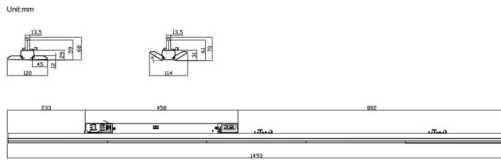

Marketlight

Lavov Tracklight from the family Marketlight with a power of 50 (DIP to 35, 40, 45W)W and a optic distribution 30X90 degrees. With a total lumen output of 7500lm and an efficiency of 150lm/W. Manufactured in extruded aluminium body and PMMA lenses, length 1500 mm and finished in White colour. ON-OFF DIP SWITCH driver.

Scheme

Item code	86.T012.2451.01
Product type	Indoor
Category	Tracklights
Family	Marketlight
Pictograms	

Product	
Real power (W)	50 (DIP to 35, 40, 45W)
Real luminous flux (Lm)	7500
Luminous efficiency (Lm/W)	150
Beam angle (º)	30X90
Life time (h)	50000h L80B10
IP	20
Electrical class insulation	Class I
Operating temperature	-25 to 40
Colour	White
Chip Brand	CTLS3-1550-40SW -04WH
Control gear included	YES
Control gear	ON-OFF DIP SWITCH
Colour temperature (K)	4000
Colour consistency (SDCM)	SDCM<3
CRI	80