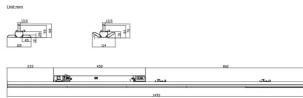

Marketlight

Lavov Tracklight from the family Marketlight with a power of 50 (DIP to 35, 40, 45W)W and a optic distribution 30X90 degrees. With a total lumen output of 7500lm and an efficiency of 150lm/W. Manufactured in extruded aluminium body and PMMA lenses, length 1500 mm and finished in White colour. ON-OFF DIP SWITCH driver.

Item code	86.T012.2451.01
Product type	Indoor
Category	Tracklights
Family	Marketlight
Pictograms	

Scheme

Product	
Real power (W)	50 (DIP to 35, 40, 45W)
Real luminous flux (Lm)	7500
Luminous efficiency (Lm/W)	150
Beam angle (°)	30X90
Life time (h)	50000h L80B10
IP	20
Electrical class insulation	Class I
Operating temperature	-25 to 40
Colour	White
Chip Brand	CTLS3-1550-40SW -04WH
Control gear included	YES
Control gear	ON-OFF DIP SWITCH
Colour temperature (K)	4000
Colour consistency (SDCM)	SDCM<3
CRI	80