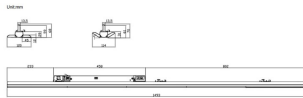

Scheme

Product

Real power (W)	50 (DIP to 35, 40, 45W)

Real luminous flux (Lm)	7500

Luminous efficiency (Lm/W)	150

Beam angle (°)	30X90

Life time (h)	50000h L80B10

IP	20

Electrical class insulation	Class I

Operating temperature	-25 to 40

Colour	White

Chip Brand	CTLS3-1550-40SW -04WH

Control gear included	YES

Control gear	ON-OFF DIP SWITCH

Colour temperature (K)	4000

Colour consistency (SDCM)	SDCM<3

CRI	80