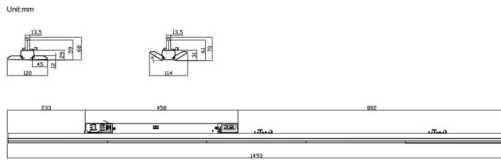

### Marketlight

Lavov Tracklight from the family Marketlight with a power of 50 (DIP to 35, 40, 45W)W and a optic distribution 30X90 degrees. With a total lumen output of 7500lm and an efficiency of 150lm/W. Manufactured in extruded aluminium body and PMMA lenses, length 1500 mm and finished in White colour. ON-OFF DIP SWITCH driver.

### Scheme

Item code	86.T012.2451.01
Product type	Indoor
Category	Tracklights
Family	Marketlight
Pictograms	

Product	
Real power (W)	50 (DIP to 35, 40, 45W)
Real luminous flux (Lm)	7500
Luminous efficiency (Lm/W)	150
Beam angle (°)	30X90
Life time (h)	50000h L80B10
IP	20
Electrical class insulation	Class I
Operating temperature	-25 to 40
Colour	White
Chip Brand	CTLS3-1550-40SW -04WH
Control gear included	YES
Control gear	ON-OFF DIP SWITCH
Colour temperature (K)	4000
Colour consistency (SDCM)	SDCM3
CRI	80