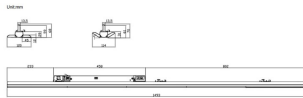

Scheme

Product

Real power (W)	50 (DIP to 35, 40, 45W)

Real luminous flux (Lm)	7500

Luminous efficiency (Lm/W)	150

Beam angle (°)	30X90

Life time (h)	50000h L80B10

IP	20

Electrical class insulation	Class I

Operating temperature	-25 to 40

Colour	Black

Chip Brand	CTLS3-1550-40SW -04BK

Control gear included	YES

Control gear	ON-OFF DIP SWITCH

Colour temperature (K)	4000

Colour consistency (SDCM)	SDCM<3

CRI	80